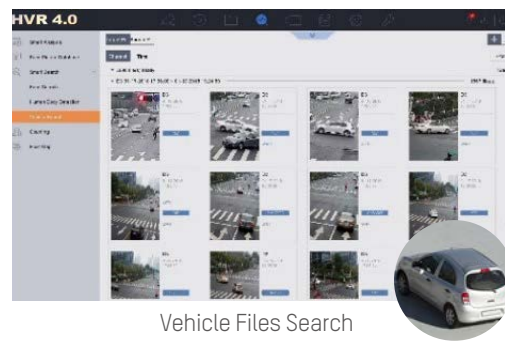

Target Extraction

False Alarm Filter

Conventional Perimeter Protection

Perimeter Protection with Deep Learning

False alarms cannot be discarded!

False alarms are filtered

Quick Target Search

Infused with the latest deep-learning technology, AcuSense DVRs are able to extract human and vehicles from massive video data and store snapshots of the objects for efficient video footage search and retrieval.