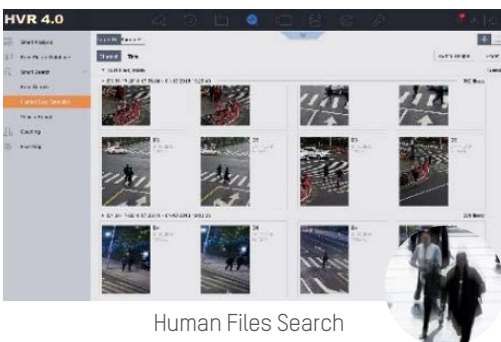

Target Extraction

False Alarm Filter

Conventional Perimeter Protection

Perimeter Protection with Deep Learning

False alarms cannot be discarded!

False alarms are filtered

Quick Target Search

Infused with the latest deep-learning technology, AcuSense DVRs are able to extract human and vehicles from massive video data and store snapshots of the objects for efficient video footage search and retrieval.