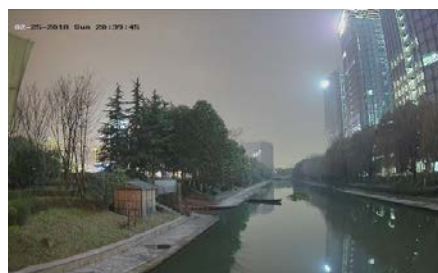

Friendly Lighting

- Anti-glare diffusion lens
- Warm supplemental lighting

24/7 Chromatic Image -without opening supplement light

Conventional HD1080p Camera

Ultra low light and HD1080p Camera

ColorVu Turbo HD Camera