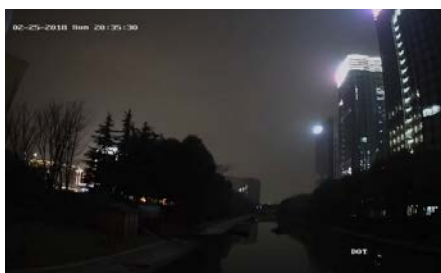

24/7 Chromatic Image -without opening supplement light

Conventional HD1080p Camera