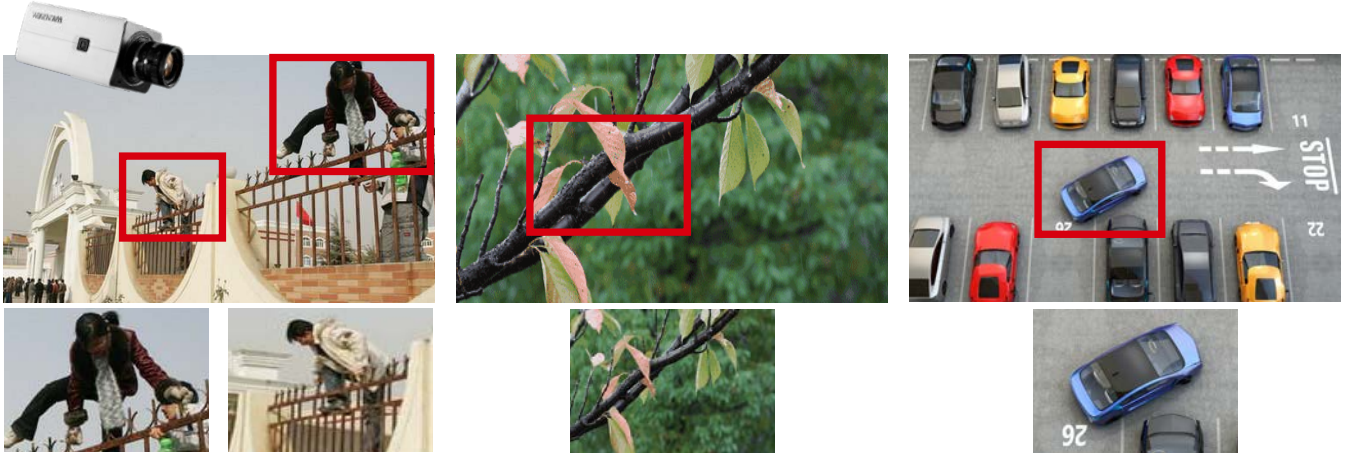

Target Extraction

False Alarm Filter

Conventional Perimeter Protection

Perimeter Protection with Deep Learning

False alarms cannot be discarded!

False alarms are filtered

Quick Target Search

Infused with the latest deep-learning technology, AcuSense DVRs are able to extract human and vehicles from massive video data and store snapshots of the objects for efficient video footage search and retrieval.