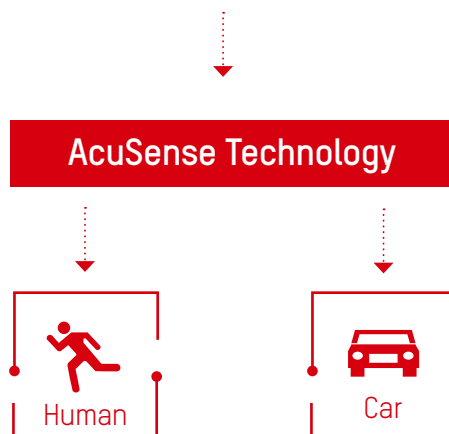

- Deep-learning algorithm
- GPU architecture
- Human/vehicle extraction

ColorVu Turbo HD Camera

With 24 hour chromatic imaging, the ColorVu technology turns dark nights into colorful day.

- Advanced lens
- High-sensitivity
- Friendly lighting

AcuSense Turbo HD DVR

INTELLIGENTLY ACCURATE WITH DEEP LEARNING

Problems with Conventional Systems

- Conventional security systems only detect moving targets without further analysis
- Frequent false alarms create constant problems for users

Target Extraction

False Alarm Filter

Conventional Perimeter Protection

Perimeter Protection with Deep Learning

False alarms cannot be discarded!

False alarms are filtered

Quick Target Search

Infused with the latest deep-learning technology, AcuSense DVRs are able to extract human and vehicles from massive video data and store snapshots of the objects for efficient video footage search and retrieval.

Smart human/vehicle
recognition
Efficient video retrieval

ColorVu Turbo HD Camera

ROUND-THE-CLOCK VIVID COLOR BOOSTER

Advanced lens

- F1.0 super aperture
- BBAR coating
- ED Optical glass

High-sensitivity

- Smart FSI technology
- Self-adaptive 3D DNR algorithm