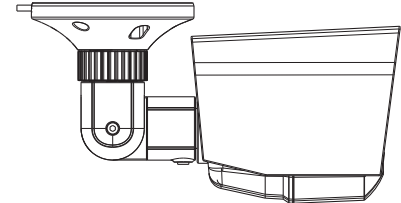

OUTDOOR CAMERA