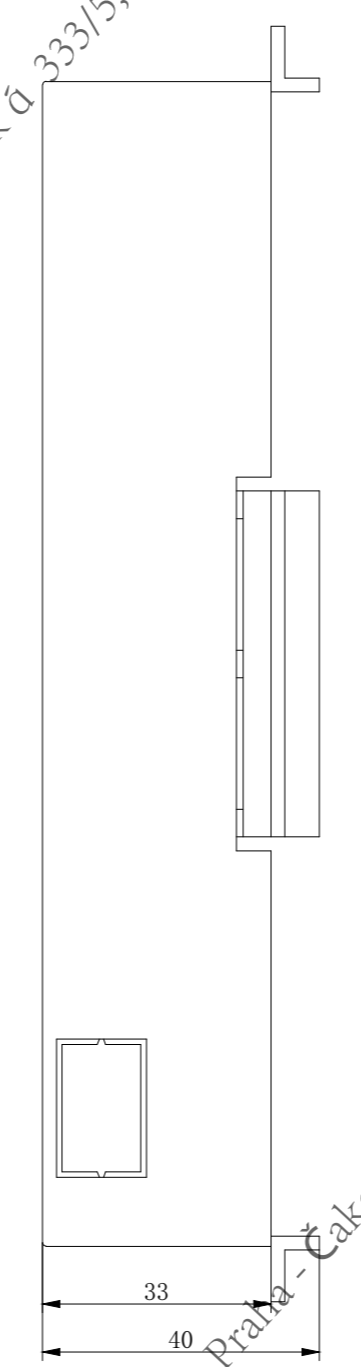

海康威视保密信息 未经授权禁止扩散
HIKVISION CONFIDENTIAL INFORMATION
UNAUTHORIZED DIFFUSION IS PROHIBITED

保密等级:AA
SECURITY CLASSIFICATION:AA

线型尺寸	0.5-6	>6-30	>30-120	>120-400	>400-1000	>1000-2000
F	±0.05	±0.1	±0.15	±0.2	±0.2	±0.2
M	±0.1	±0.15	±0.25	±0.4	±0.6	±0.8
V	±0.5	±1	±1.5	±2.5	±4	±6

Hikvision Confidential For Odersk á 333/5, 196 00, Praha - Čakovice

Hikvision Confidential For Odersk á 333/5, 196 00, Praha - Čakovice

Hikvision Confidential For Odersk á 333/5, 196 00, Praha - Čakovice

Hikvision Confidential For Odersk á 333/5, 196 00, Praha - Čakovice

DWG NO: DA-12-002436

符合RoHS要求 (Conform to the requirements of the RoHS)

NO.	REV	DESCRIPTION	修改记录	AREA	BY	DATE
DESIGN	曾志强	2019.05.26	PART NAME: KV8413-暗装底座 PART NO: 190215449			
APPROVED		DWG NO: DA-12-002436	REV: A STATE: 已发布	 HANGZHOU HIKVISION DIGITAL TECHNOLOGY CO. LTD.		
STANDARD		MATERIAL:	WEIGHT: 82.6 GRADE:			
MCODE		FINISH:	FIRST_USED_ON	1:1	SHEET 1 OF 1	