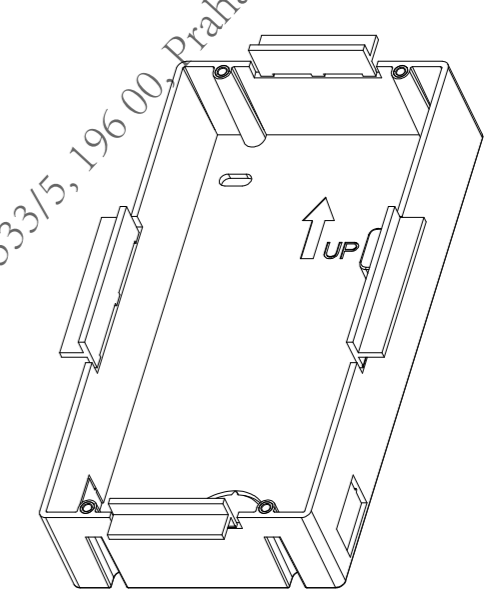

海康威视保密信息 未经授权禁止扩散
HIKVISION CONFIDENTIAL INFORMATION
UNAUTHORIZED DIFFUSION IS PROHIBITED

保密等级:AA
SECURITY CLASSIFICATION:AA

线型尺寸	0.5-6	>6-30	>30-120	>120-400	>400-1000	>1000-2000
F	±0.05	±0.1	±0.15	±0.2	±0.2	±0.2
M	±0.1	±0.15	±0.25	±0.4	±0.6	±0.8
V	±0.5	±1	±1.5	±2.5	±4	±6

Hikvision Confidential For Odersk á 333/5, 196 00, Praha - Čakovice

DWG NO: DA-12-002436

符合RoHS要求 (Conform to the requirements of the RoHS)

NO.	REV	DESCRIPTION	修改记录	AREA	BY	DATE
DESIGN	曾志强	2019.05.26	PART NAME: KV8413-暗装底座 PART NO: 190215449			
APPROVED		DWG NO: DA-12-002436	REV: A STATE: 已发布	 HANGZHOU HIKVISION DIGITAL TECHNOLOGY CO. LTD.		
STANDARD		MATERIAL:	WEIGHT: 82.6 GRADE:			
MCODE		FINISH:	FIRST_USED_ON	1:1	SHEET 1 OF 1	