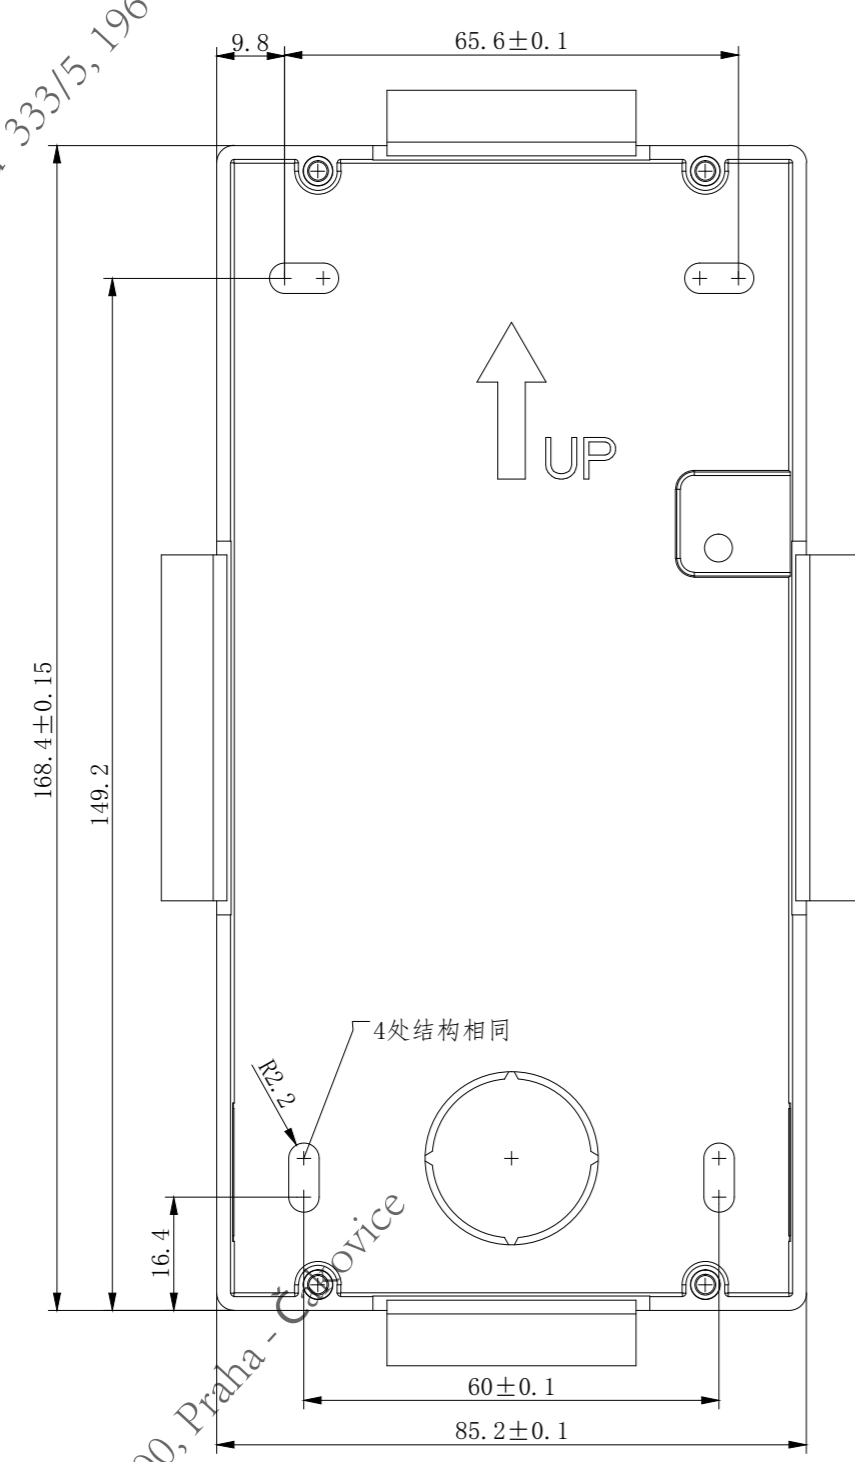

海康威视保密信息 未经授权禁止扩散
HIKVISION CONFIDENTIAL INFORMATION
UNAUTHORIZED DIFFUSION IS PROHIBITED

保密等级:AA
SECURITY CLASSIFICATION:AA

线型尺寸	0.5-6	>6-30	>30-120	>120-400	>400-1000	>1000-2000
F	±0.05	±0.1	±0.15	±0.2	±0.2	±0.2
M	±0.1	±0.15	±0.25	±0.4	±0.6	±0.8
V	±0.5	±1	±1.5	±2.5	±4	±6

Hikvision Confidential For Odersk á 333/5, 196 00, Praha - Čakovice

DWG NO: DA-12-002436

符合RoHS要求 (Conform to the requirements of the RoHS)

NO.	REV	DESCRIPTION	修改记录	AREA	BY	DATE
DESIGN	曾志强	2019.05.26	PART NAME: KV8413-暗装底座 PART NO: 190215449			
APPROVED		DWG NO: DA-12-002436	REV: A STATE: 已发布	 HANGZHOU HIKVISION DIGITAL TECHNOLOGY CO. LTD.		
STANDARD		MATERIAL:	WEIGHT: 82.6 GRADE:			
MCODE		FINISH:	FIRST_USED_ON	1:1	SHEET 1 OF 1	