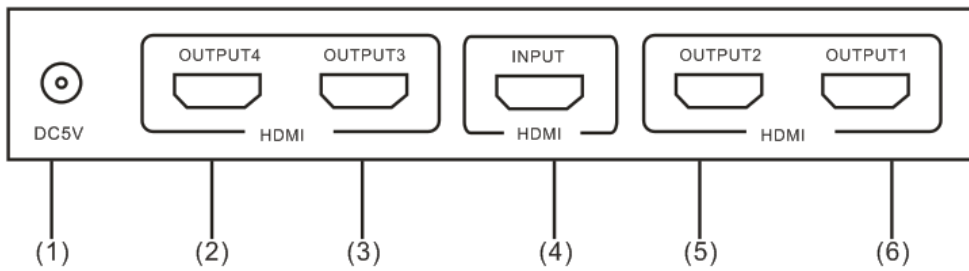

3D 4Kx2K 1X4 SPLITTER