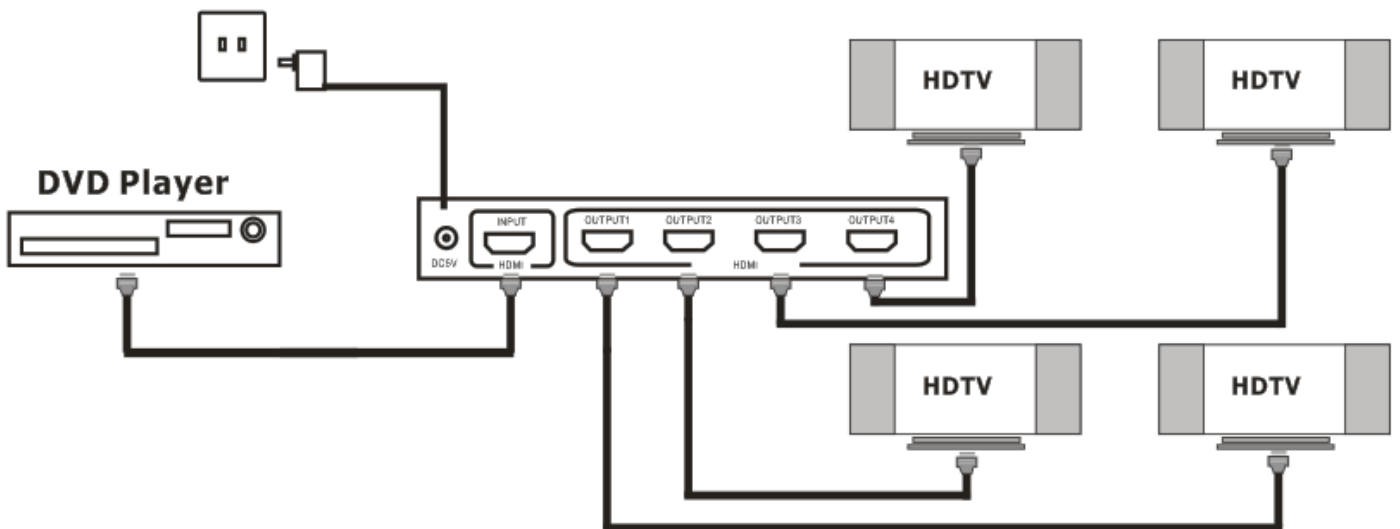

Connection diagram