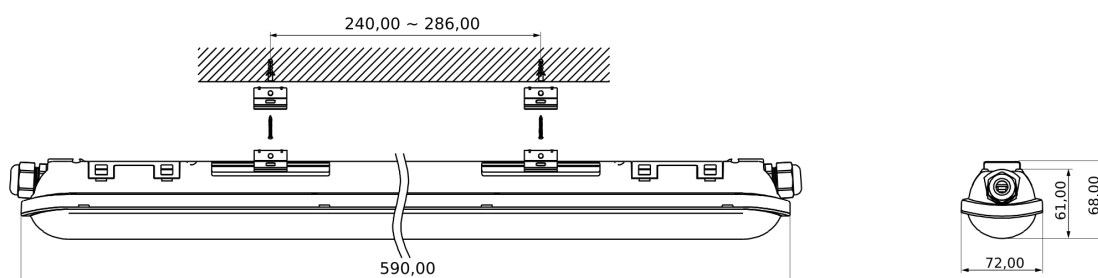

MEASURES

Electrical data

Lighting technology:	LED
Power factor:	>0,50
Frequency:	50/60 Hz
Insulation class:	Class I

Consumed power:	20 W
Voltage:	220 - 240 V
Input current:	0,17 A