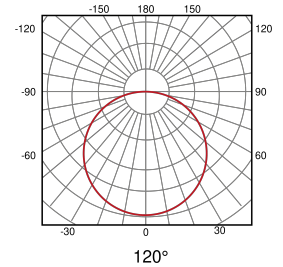

Photometric data

Color temperature:	4000K
Chromatic reproduction index:	>80
Flicker:	Flicker free
MacAdam grouping:	3
Color lamp/application:	Neutral white
Real Luminous lux:	2600 lm
Rated luminous flux:	3000 lm
Luminous efficiency:	130 lm/W
Nominal luminous efficiency:	150 lm/W
Optical Symmetry:	Symmetric
Opening angle:	120 °
Number of LEDs:	66
LED type:	SMD2835
Life time:	50000 h L70B50
Switchovers n°:	25000

Physical data

Color:	RAL7038	Finish:	Grey
Material:	Polycarbonate	Diffuser material:	Polycarbonate
Clip material:	Acero inoxidable	Operating temperature:	-20 ~ 40 °C
Degree of IP protection:	IP65	Degree of IK protection:	IK08

Dimensional data

Format:	1x600	Outside length:	600 mm
Outside width:	72 mm	High/Depth:	61 mm
Weight:	580 gr	Linkable:	Yes

Packaging (Unidad)

Packaging	Minimum	Maximum	Divisible	Length (m)	Width (m)	Depth (m)	Volume (m³)	Weight (Kg)
BOX	1	1	Not	0.632	0.075	0.065	0.003081	0.61
OUTERBOX	20	20	Yes	0.653	0.33	0.36	0.0775764	15.1

Regulatory compliance

CE marking:	Yes	CMIM marking:	Yes
EMC marking:	Yes	RoHS compliant:	Yes
Selective collection:	Yes