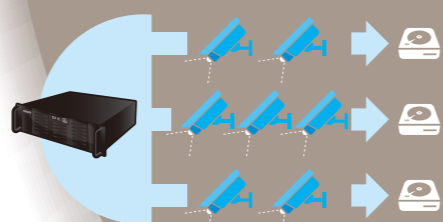

Centralized Backup