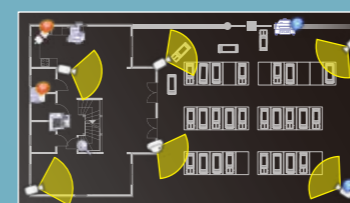

One Stop Total Management

Central Alarm Management

An indispensable tool in central monitoring and event managements, NUUO CMS alarm system supports a number of essential 3rd party functions and integrates them flawlessly. POS, LPR, and Access Control alarms are all supported. NUUO CMS alarm management also features a centralized interface so you can efficiently monitors all alarms under one unified system.