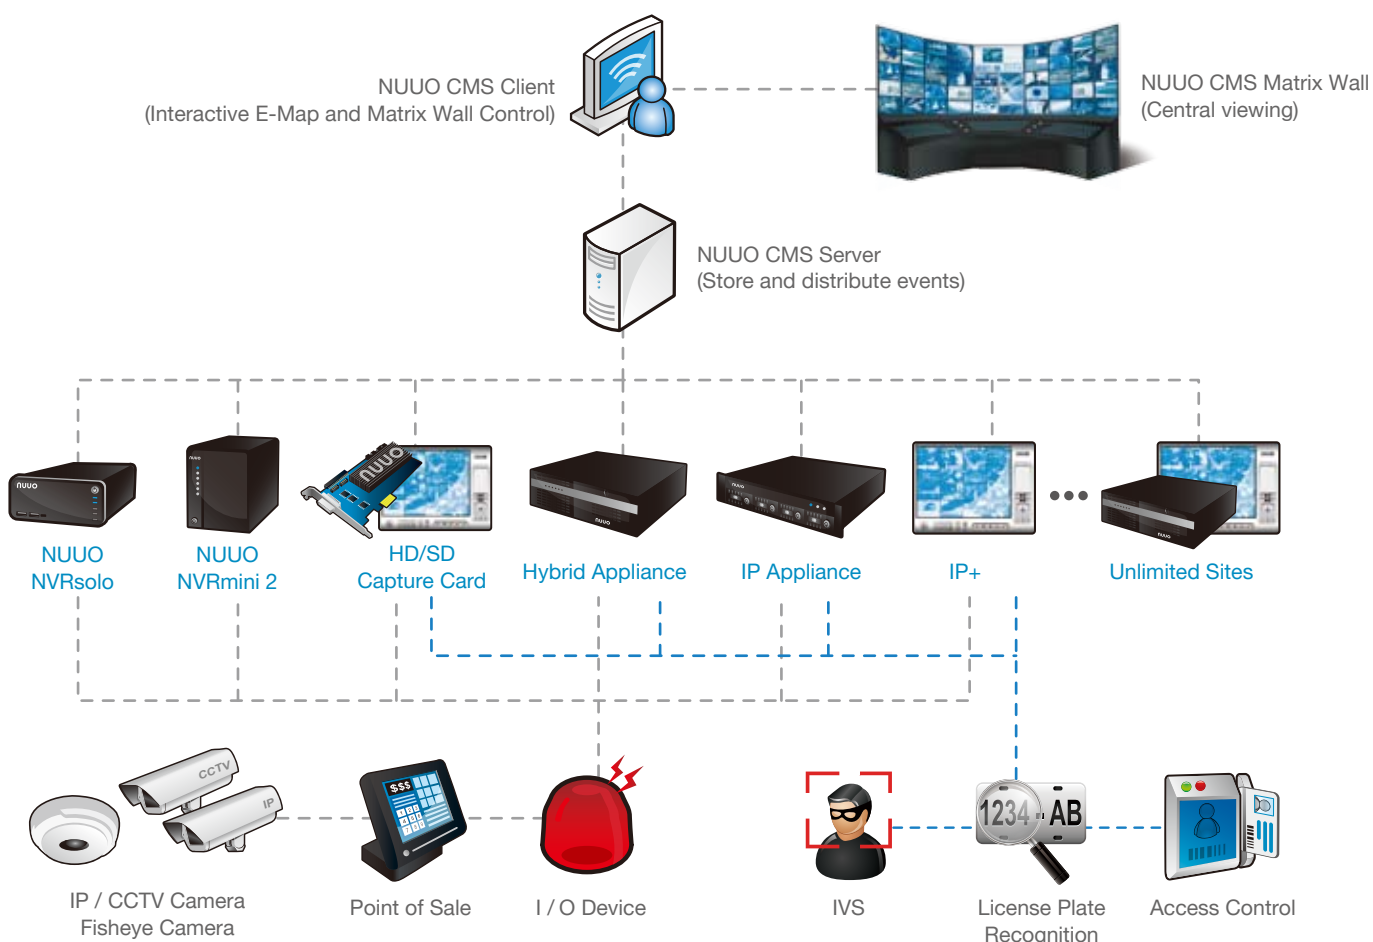

## Central Alarm Management

An indispensable tool in central monitoring and event managements, NUUO CMS alarm system supports a number of essential 3<sup>rd</sup> party functions and integrates them flawlessly. POS, LPR, and Access Control alarms are all supported. NUUO CMS alarm management also features a centralized interface so you can efficiently monitors all alarms under one unified system.

## NUUO CMS Keeps Airport Free From Theft

Thousands of travelers pass through airports every day, managing such a highly complex area requires a flexible and efficient surveillance system that scales well, has a highly customizable alarm system, and efficiently runs backups. In our Italian client's case, they deployed NUUO Mainconsole hybrid solution along with NUUO CMS to centrally monitor all the cameras from video matrix and oversee alarm events with E-map alarm response system. Adopt CMS to manage your large scale projects and experience the same benefits starting now.

# License Type

Model Name	Description	License
NCS-BASE	NUUO CMS Base license	Base includes 48 cameras + 8 I/O licenses
NCS-CN-CAM	Central Management System Connection - Camera	1 license of camera
NCS-CN-IO	Central Management System Connection - I/O	1 license of I/O connection
NCS-CN-POS	Central Management System Connection - POS	1 license per register
NCS-CN-LPR	Central Management System Connection - LPR	1 license per lane
NCS-CN-AC	Central Management System Connection - Access Control	1 license per door
NCS-CN-IVS	Central Management System Connection - IVS	1 license of IVS