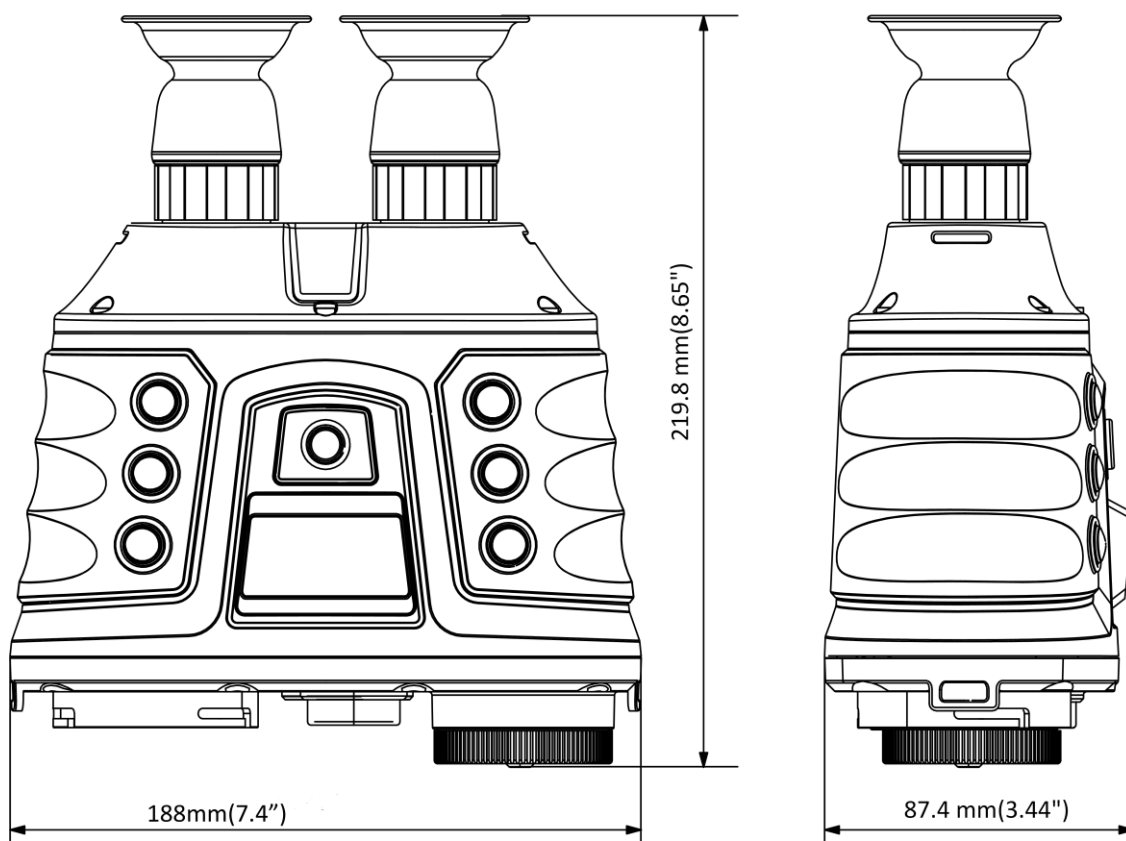

Detection Range Table

* The table is only for reference, the performance may vary from camera to camera.

Wide Range Coverage

There is range limit for detecting, recognizing, and identifying human/vehicle targets.

Detection Range (Vehicles: 1.4×4.0m)	Detection Range (Humans: 1.8×0.5m)	Recognition Range (Vehicles: 1.4×4.0m)	Recognition Range (Humans: 1.8×0.5m)	Identification Range (Vehicles: 1.4×4.0m)	Identification Range (Humans: 1.8×0.5m)
4510 m	1471 m	1127 m	368 m	564 m	184 m

Available Model

DS-2TS36-50VI/WL

Dimension