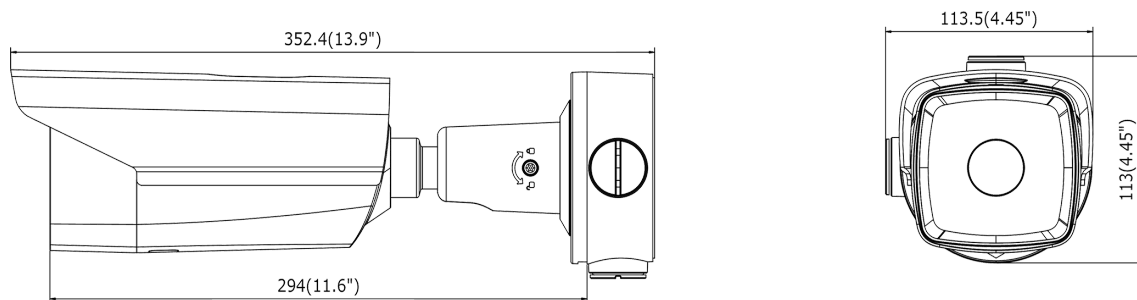

Available Model

DS-2TD2117-6/V1

Dimension

Unit: mm(inch)

Distributed by

**HIKVISION®****Headquarters**

No.555 Qianmo Road, Binjiang District,
Hangzhou 310051, China
T +86-571-8807-5998
overseasbusiness@hikvision.com