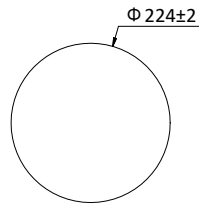

In-ceiling