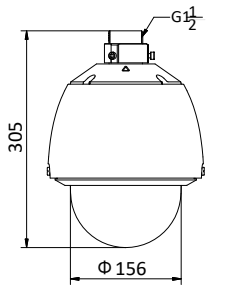

Order Model

DS-2DE5330W-AE, PoE+ (802.3at, class4), 24 VAC, Outdoor, IP66, IK10

DS-2DE5330W-AE3, PoE+ (802.3at, class4), 24 VAC, Indoor

Note:

Indoor models support ceiling or in-ceiling mount.

Dimensions

Outdoor