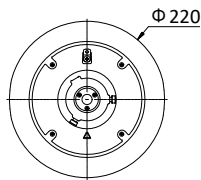

Ceiling

In-ceiling

Unit: mm

Accessories

	DS-1602ZJ	Wall Mounting Bracket
	DS-1602ZJ-corner	Corner Mounting Bracket
	DS-1602ZJ-pole	Vertical Pole Mounting Bracket
	DS-1602ZJ-box	Wall Mounting Bracket with Junction Box
	DS-1663ZJ	Ceiling Mounting Bracket
	DS-1661ZJ	Pendant Mounting Bracket
	DS-1662ZJ	Pendant Mounting Bracket
	DS-1619ZJ	Gooseneck Mounting Bracket
	DS-1100KI	Network Keyboard
	DS-1005KI	USB Joy-stick