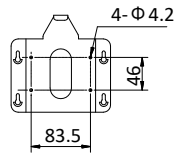

In-ceiling