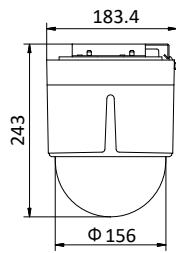

Order Model

DS-2DE5330W-AE, PoE+ (802.3at, class4), 24 VAC, Outdoor, IP66, IK10

DS-2DE5330W-AE3, PoE+ (802.3at, class4), 24 VAC, Indoor

Note:

Indoor models support ceiling or in-ceiling mount.

Dimensions

Ceiling

Unit: mm