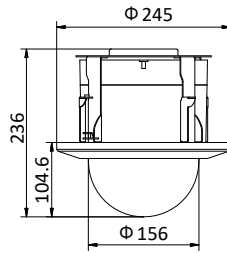

In-ceiling