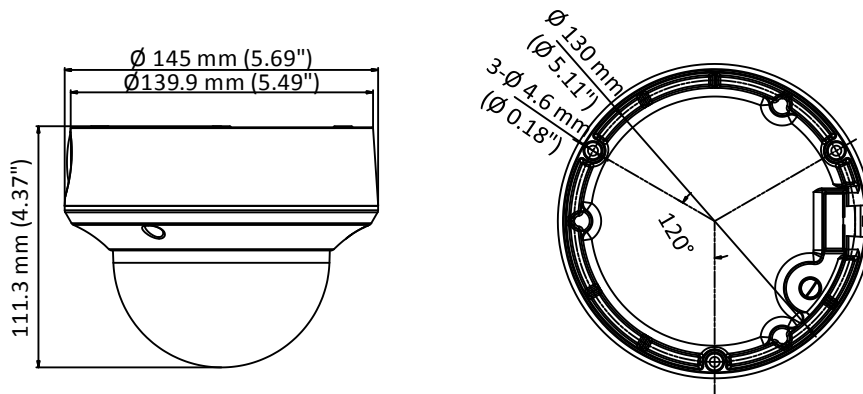

## Specification

<b>Camera</b>	
Image Sensor	2.0 megapixel progressive scan CMOS
Signal System	PAL/NTSC
Frame Rate	PAL: 1080p@25fps NTSC: 1080p@30fps
Resolution	1920 (H) × 1080 (V)
Min. Illumination	Color: 0.005 Lux @ (F1.2, AGC ON), 0 Lux with IR
Shutter Time	PAL: 1/25 s to 1/50, 000 s NTSC: 1/30 s to 1/50, 000 s
Slow Shutter	Max.: 16 times
Lens	2.8 mm to 12 mm motorized vari-focal lens
Horizontal Field of View	32.1° to 103°
Lens Mount	Φ14
Day & Night	IR cut filter
Angle Adjustment	Pan: 0° to 340°, Tilt: 0° to 75°, Rotate: 0° to 355°
Synchronization	Internal synchronization
WDR (Wide Dynamic Range)	> 120 dB
<b>Menu</b>	
AGC	Support
Day/Night Mode	Auto/Color/BW (Black and White)
White Balance	ATW/MANUAL
Privacy Mask	ON/OFF, 4 programmable privacy masks
Motion Detection	4 programmable motion areas
Backlight Compensation	WDR/BLC/OFF
3D DNR (Digital Noise Reduction)	Level 1 to 10
Language	English, Chinese
Functions	Brightness, Sharpness, Mirror, Smart IR
<b>Interface</b>	
Video Output	1 HD analog output
<b>General</b>	
Operating Conditions	-40 °C to 60 °C (-40 °F to 140 °F), humidity: 90% or less (non-condensation)
Power Supply	12 VDC ±25%/PoC.af
Power Consumption	Max. 6.7 W
Protection Level	IP67, IK10
Material	Metal
IR Range	Up to 40 m
Communication	Up the coax, Protocol: HIKVISION-C (TVI output)
Dimensions	Φ 145 mm × 111.3 mm (Φ 5.69" × 4.37")
Weight	Approx. 890 g (1.96 lb.)

## Dimension