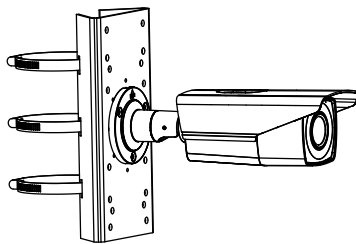

Hikvision Hong Kong
 T +852-2151-1761

Accessory

DS-1275ZJ-SUS
Vertical pole mount

DS-1276ZJ-SUS
Corner mount

DS-1280ZJ-S
Junction box

Distributed by

HIKVISION

Headquarters