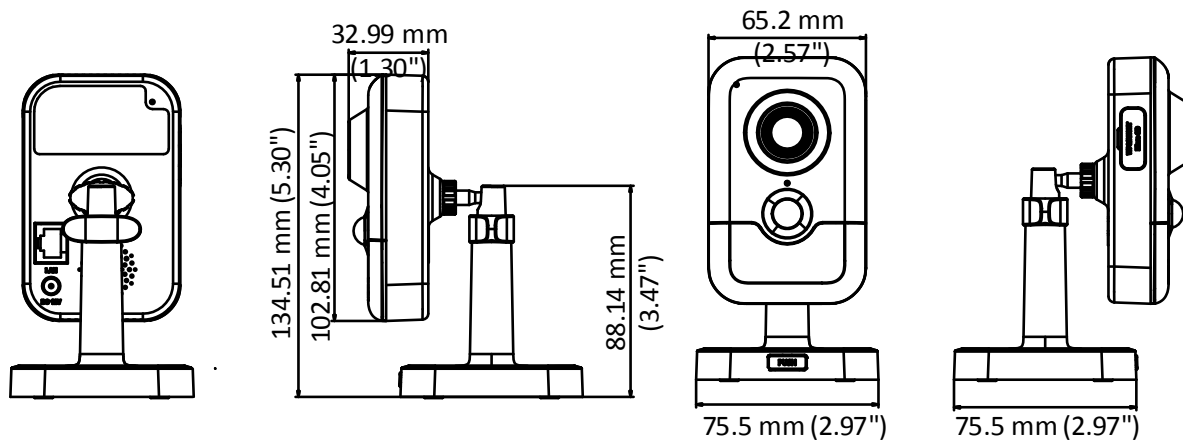

DS-2CD2423G0-I(W) 2 MP EXIR Fixed Cube Network Camera

Key Features

- 1920 × 1080@30fps
- IR: 10 m
- PIR: 10 m
- H.265+, H.265
- 120dB WDR
- Built-in MicroSD/SDHC/SDXC slot, up to 128G
- PoE
- EXIR
- Wi-Fi (Optional)

Specifications

Camera	
Image Sensor	1/2.7" Progressive Scan CMOS
Min. Illumination	Color: 0.01 Lux @ (F1.2, AGC ON), 0.028 lux @(F2.0, AGC ON), 0 lux with IR
Shutter Speed	1/3 s to 1/100,000 s
Slow Shutter	Yes
Day & Night	IR Cut Filter
Digital Noise Reduction	3D DNR
WDR	120dB
3-Axis Adjustment	Pan: 0° to 360°, tilt: 0° to 90°, rotate: 0° to 360°
Lens	
Focal length	2.8 mm
Aperture	F2.0
FOV	2.8 mm: horizontal FOV: 114°, vertical FOV: 62°, diagonal FOV: 135°
Lens Mount	M12
IR	
IR Range	10 m
Wavelength	850nm
PIR	
Angle	Horizontal: 90°, Vertical: 80°
PIR Range	10 m
Compression Standard	
Video Compression	Main stream: H.265/H.264 Sub-stream: H.265/H.264/MJPEG Third stream: H.265/H.264
H.264 Type	Main Profile/High Profile
H.264+	Yes
H.265 Type	Main Profile
H.265+	Yes
Video Bit Rate	256 Kbps to 16 Mbps
Audio Compression	G722.1/G711ulaw/G711alaw/G726/MP2L2/PCM
Audio Bit Rate	64Kbps(G.711)/16Kbps(G.722.1)/16Kbps(G.726)/32-160Kbps(MP2L2)
Smart Feature-set	
Behavior Analysis	Line crossing detection, intrusion detection
Face Detection	Yes
Region of Interest	Support 1 fixed region for main stream and sub-stream separately
Image	
Max. Resolution	1920 × 1080
Main Stream	50Hz: 25fps (1920 × 1080, 1280 × 960, 1280 × 720) 60Hz: 30fps (1920 × 1080, 1280 × 960, 1280 × 720)
Sub-Stream	50Hz: 25fps (640 × 480, 640 × 360, 320 × 240) 60Hz: 30fps (640 × 480, 640 × 360, 320 × 240)
Third Stream	50Hz: 25fps (1920 × 1080, 1280 × 720, 640 × 360, 352 × 288) 60Hz: 30fps (1920 × 1080, 1280 × 720, 640 × 360, 352 × 240)

Available Models:

DS-2CD2423G0-I(2.8 mm), DS-2CD2423G0-IW(2.8 mm)

Dimensions

Distributed by

HIKVISION

Headquarters

No.555 Qianmo Road, Binjiang District,
Hangzhou 310051, China
T +86-571-8807-5998
overseasbusiness@hikvision.com