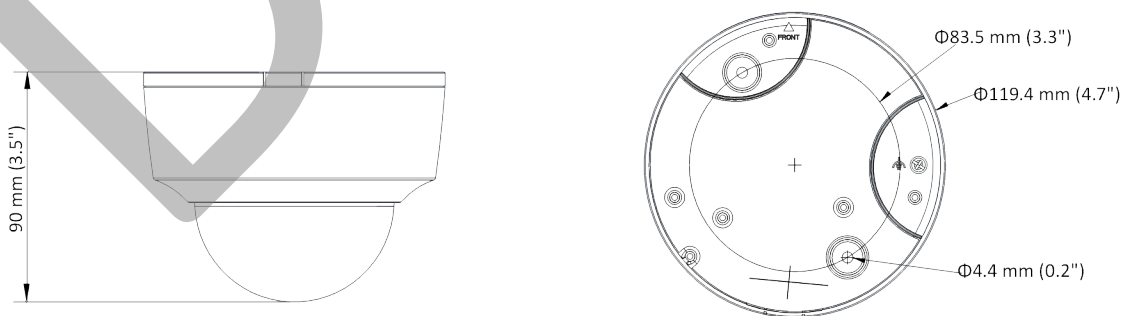

* Listed resolutions are only selectable options. It does not mean that all streams can work at their maximum resolution at the same time.

Available Model

DS-2CD2125G0-IMS (2.8/4/6 mm)

Dimension