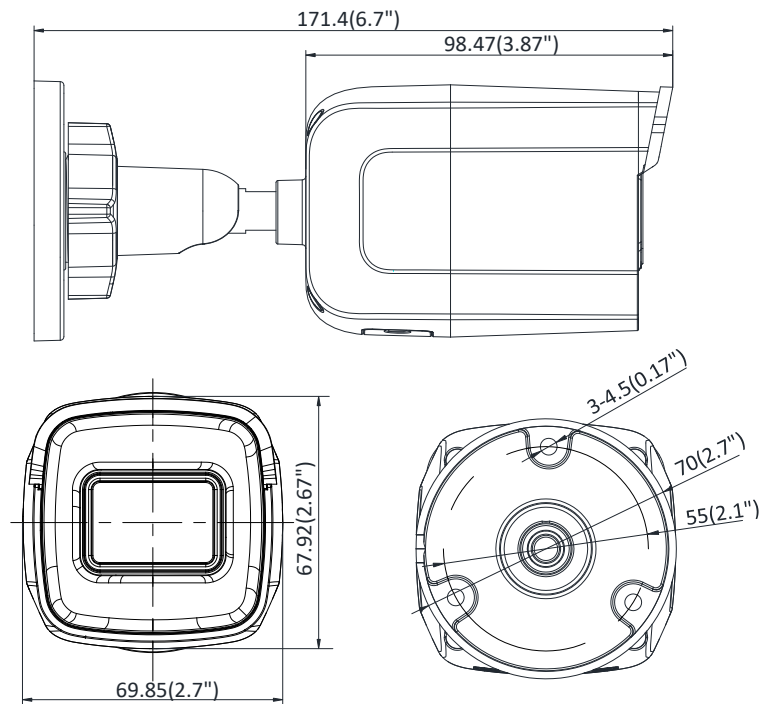

| | |
|--------------------------|--|
| General Function | One-key reset, anti-flicker, three streams, heartbeat, mirror, password protection, privacy mask, watermark, IP address filter |
| Firmware Version | V5.5.61 |
| API | ONVIF (PROFILE S, PROFILE G), ISAPI |
| Simultaneous Live View | Up to 6 channels |
| User/Host | Up to 32 users 3 levels: Administrator, Operator and User |
| Client | iVMS-4200, Hik-Connect, iVMS-5200, iVMS-4500 |
| Web Browser | IE8+, Chrome 31.0-44, Firefox 30.0-51, Safari 8.0+ |
| Interface | |
| Communication Interface | 1 RJ45 10M/100M self-adaptive Ethernet port |
| On-board Storage | Built-in micro SD/SDHC/SDXC slot, up to 128 GB |
| Reset Button | Yes |
| Smart Feature-set | |
| Behavior Analysis | Line crossing detection, intrusion detection, unattended baggage detection, object removal detection |
| Exception Detection | Scene change detection |
| Face Detection | Yes |
| General | |
| Operating Conditions | -30 °C to +60 °C (-22 °F to +140 °F), humidity 95% or less (non-condensing) |
| Power Supply | 12 VDC ± 25%, 5.5 mm coaxial power plug PoE (802.3af, class 3) |
| Power Consumption | 12 VDC, 0.5 A, max: 6 W PoE: (802.3af, 36 VDC to 57 VDC), 0.2 A to 0.1 A, max: 7.5 W |
| IR Range | Up to 30 m |
| Wavelength | 850 nm |
| Protection Level | IP67, IK10 |
| Material | Front cover: metal, back cover: metal, sun shield: plastic |
| Dimensions | Camera: 70 × 68 × 171 mm (2.8" × 2.7" × 6.7") |
| Weight | Camera: 400 g (0.9 lb.) With package: 700 g (1.5 lb.) |

Available Model

DS-2CD2085G1-I (2.8/4/6 mm)

Dimensions

Unit: mm(inch)

Accessories

Distributed by

DS-1280ZI-XS
Junction Box

HIKVISION