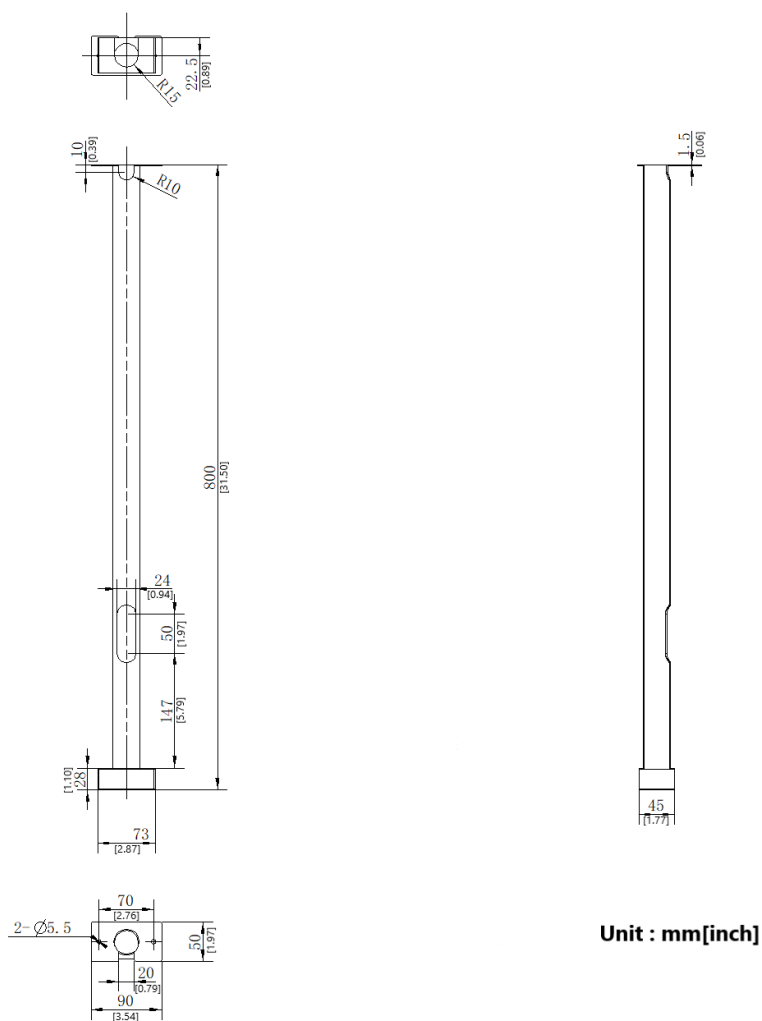

**L800-R35**

**Parking camera extension bar L800-R35**

- With cable outlet(s)
- Lower the camera to the desired height

▪ **Specification**

Bracket	
Appearance	Hikvision White
Material	SPCC
General	
Dimensions	800 × 73 × 90 mm (31.5 × 2.87 × 3.54 inch)
Dimensions (with Package)	850 × 120 × 100 mm (33.46 × 4.72 × 3.94 inch)
Weight	1.08 kg (2.38 lb.)
Weight (with Package)	1.14 kg (2.513 lb.)

▪ **Available Model**

Parking camera extension bar L800-R35

▪ **Dimension**

**Headquarters**

No.555 Qianmo Road, Binjiang District,  
Hangzhou 310051, China  
T +86-571-8807-5998  
www.hikvision.com

Follow us on social media to get the latest product and solution information.