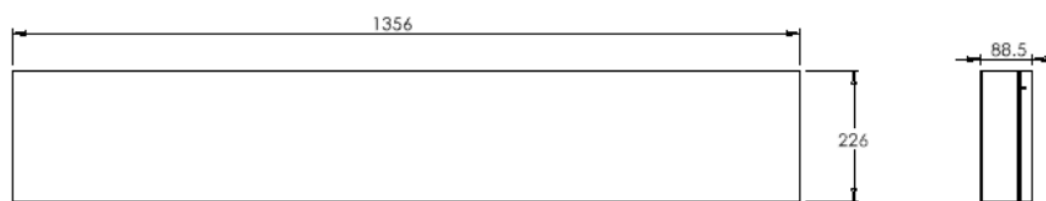

▪ Specification

Display Screen	
Screen Type	Two-way indoor parking screen with 4 characters
Pixel Pitch	7mm & 8mm
Viewing Angle	110°
Luminance	3800cd/m²
Scanning Mode	1/16 A Model Scanning
Display Color	red, green, yellow, blue, purple, cyan, white
Display Icon	↑, ↓, ←, →, ↖, ↗, ↘, ↙, Family, Disabled, Charging, Pregnant, Female, Male, ○, ×, F, N
Communication Mode	RJ45
Screen Dimensions (W × H × D)	1356mm*226mm*88.5mm
General	
Power Supply	AC100V~AC240V
Working Consumption	10W
Max. Consumption	33W
Working Temperature and Humidity	-20°C ~ +50°C
Storage Temperature and Humidity	-30°C ~ +60°C
Package Size	1440mm*350mm*150mm
Weight	10kg
Gross Weight	15kg
Lifespan	≥20000 hour

▪ Available Model

DS-TVL121-6-5D/4

▪ Dimension