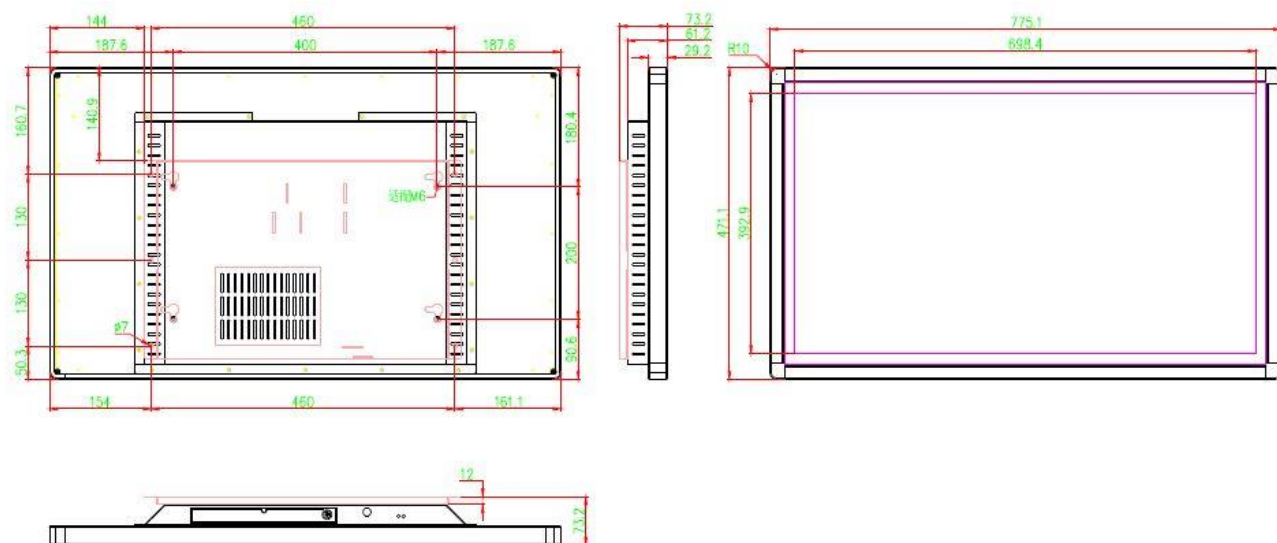

DS-TPW332-C Parking Inquiry Machines (Android)

- Stable system: The Android operating system provides high stability and runs continuously without interruption.
- Tactile response: Supports IR 10-point touch, with a touch resolution of 32768 × 32768. Response time is shorter than 20 ms.
- Large screen: 31.5-inch LCD screen supports wall-mounted installation. Optional K-shape base for installation.
- Wide screen view angle: An omnidirectional view of 89°.
- Stable and reliable touch: Theoretically supports touch for unlimited times.
- Find the vehicle parking position: Supports to query the vehicle parking position according to the license plate No., parking space No., parking time, etc.
- Display parking pictures: After finding the vehicle, it can display the parking pictures.

▪ Specification

Interface	
USB	2 × USB
Network Interface	1 × RJ45
System Parameters	
Field of View	89°/89°/89°/89° (L/R/U/D)
Network	
Network Storage	8 GB eMMC
Terminal	
CPU	Cortex-A17, 4 core, 1.8 GHz
Memory	2 GB, DDR3
Operating System	Android 7
Display Screen	
Resolution	1920 × 1080
Screen Size	31.5 inch, 698.4 mm (H) × 392.85 mm (W) (27.50" × 15.47")
Screen Type	LCD, IR touch screen, 10 touch points
Screen Size (with Border)	775.1 mm (H) × 471.1 mm (W) × 61.2 mm (D) (30.52" × 18.55" × 2.41") (without wall-mounted frame)
Display Viewing Angle	89°/89°/89°/89°(L/R/U/D)
Brightness	300 cd/m ²
Response Time	12 ms
Casing Material	Aluminum alloy brushed surface frame and hardware back case
General	
Working Voltage	100 VAC to 240 VAC, 50/60 Hz
Working Consumption	Max. 70 W (standby consumption: 5 W)
Installation Mode	Vertically or horizontally wall-mounted (Optional K-shape base)

▪ Available Model

DS-TPW332-C

▪ **Dimension**

Headquarters

No.555 Qianmo Road, Binjiang District,
Hangzhou 310051, China
T +86-571-8807-5998
www.hikvision.com

Follow us on social media to get the latest product and solution information.