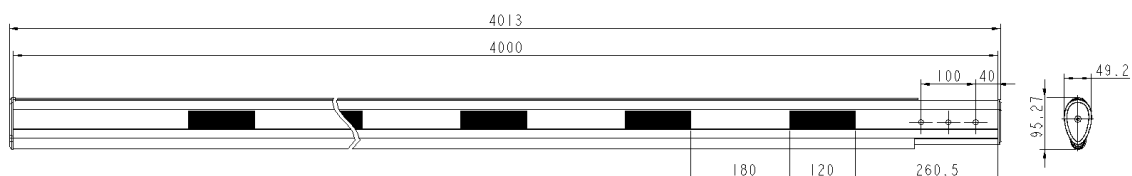

DS-TMG001-3
Straight Pole with Strip Light

- 3 m/4 m boom pole with strip light

▪ Specification

General	
Weight	3 m boom pole with strip light: 3.5 ± 0.2 kg (7.72 ± 0.44 lb.) 4 m boom pole with strip light: 4.5 ± 0.2 kg (9.92 ± 0.44 lb.)
Boom Pole Dimension	3 m boom pole with strip light: 3000 × 50 × 95 mm (118.11 × 1.97 × 3.74 inch) 4 m boom pole with strip light: 4000 × 50 × 95 mm (157.48 × 1.97 × 3.74 inch)
Boom Pole Material	Aluminium profile
Boom Pole	
Boom Pole Dimensions (with Package)	3 m boom pole with strip light : 3050 × 55 × 100 mm (120.08 × 2.17 × 3.94 inch) 4 m boom pole with strip light : 4050 × 55 × 100 mm (159.45 × 2.17 × 3.94 inch)
Boom Pole Weight (with Package)	3 m boom pole with strip light : 4.1 ± 0.2 kg (9.04 ± 0.44 lb.) 4 m boom pole with strip light : 5.3 ± 0.2 kg (11.68 ± 0.44 lb.)

▪ Available Model

DS-TMG001-3(3m boom pole with light)

DS-TMG001-3(4 m boom pole with light)

▪ Dimension

Unit: mm

Headquarters

No.555 Qianmo Road, Binjiang District,
Hangzhou 310051, China
T +86-571-8807-5998
www.hikvision.com