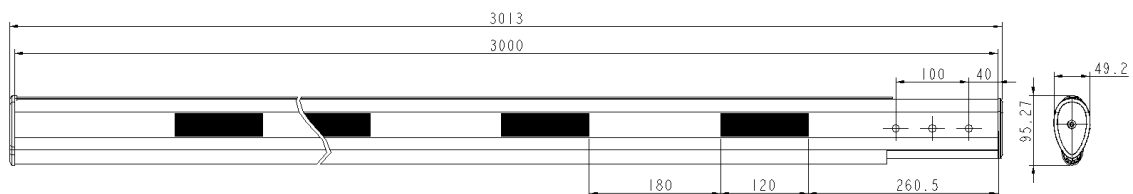

DS-TMG001-3
Straight Pole with Strip Light

- 3 m/4 m boom pole with strip light

▪ Specification

General	
Weight	3 m boom pole with strip light: 3.5 ± 0.2 kg (7.72 ± 0.44 lb.) 4 m boom pole with strip light: 4.5 ± 0.2 kg (9.92 ± 0.44 lb.)
Boom Pole Dimension	3 m boom pole with strip light: 3000 × 50 × 95 mm (118.11 × 1.97 × 3.74 inch) 4 m boom pole with strip light: 4000 × 50 × 95 mm (157.48 × 1.97 × 3.74 inch)
Boom Pole Material	Aluminium profile
Boom Pole	
Boom Pole Dimensions (with Package)	3 m boom pole with strip light : 3050 × 55 × 100 mm (120.08 × 2.17 × 3.94 inch) 4 m boom pole with strip light : 4050 × 55 × 100 mm (159.45 × 2.17 × 3.94 inch)
Boom Pole Weight (with Package)	3 m boom pole with strip light : 4.1 ± 0.2 kg (9.04 ± 0.44 lb.) 4 m boom pole with strip light : 5.3 ± 0.2 kg (11.68 ± 0.44 lb.)

▪ Available Model

DS-TMG001-3(3m boom pole with light)

DS-TMG001-3(4 m boom pole with light)

▪ Dimension

Unit: mm

Headquarters

No.555 Qianmo Road, Binjiang District,
Hangzhou 310051, China
T +86-571-8807-5998
www.hikvision.com