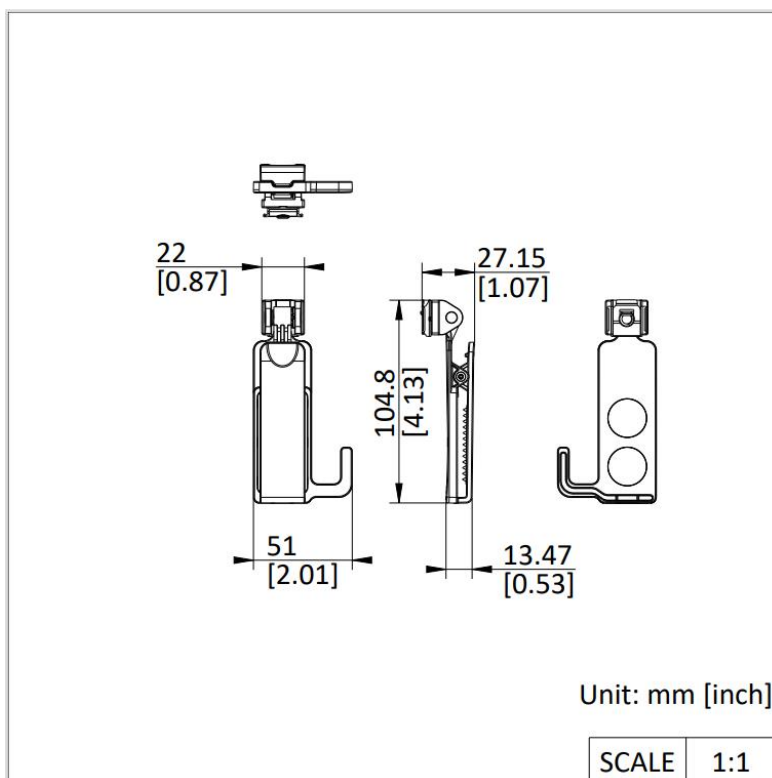

**DS-MH1710-N1-MG**  
**Metal clip**

- Body material: Plastic
- Color: Black
- Self weight: 30 g
- 104.8 × 51 × 27.15 mm

▪ **Specification**

mobile accessories	
Self weight	30 g
Color	Black
Body material	Plastic

▪ **Available Model**

DS-MH1710-N1-MG

▪ **Dimension**

▪ **Accessory**

DS-MCW406 Body Camera	DS-MH2311/5G(C) Body Camera
	

**Headquarters**

No.555 Qianmo Road, Binjiang District,  
Hangzhou 310051, China  
T +86-571-8807-5998  
www.hikvision.com