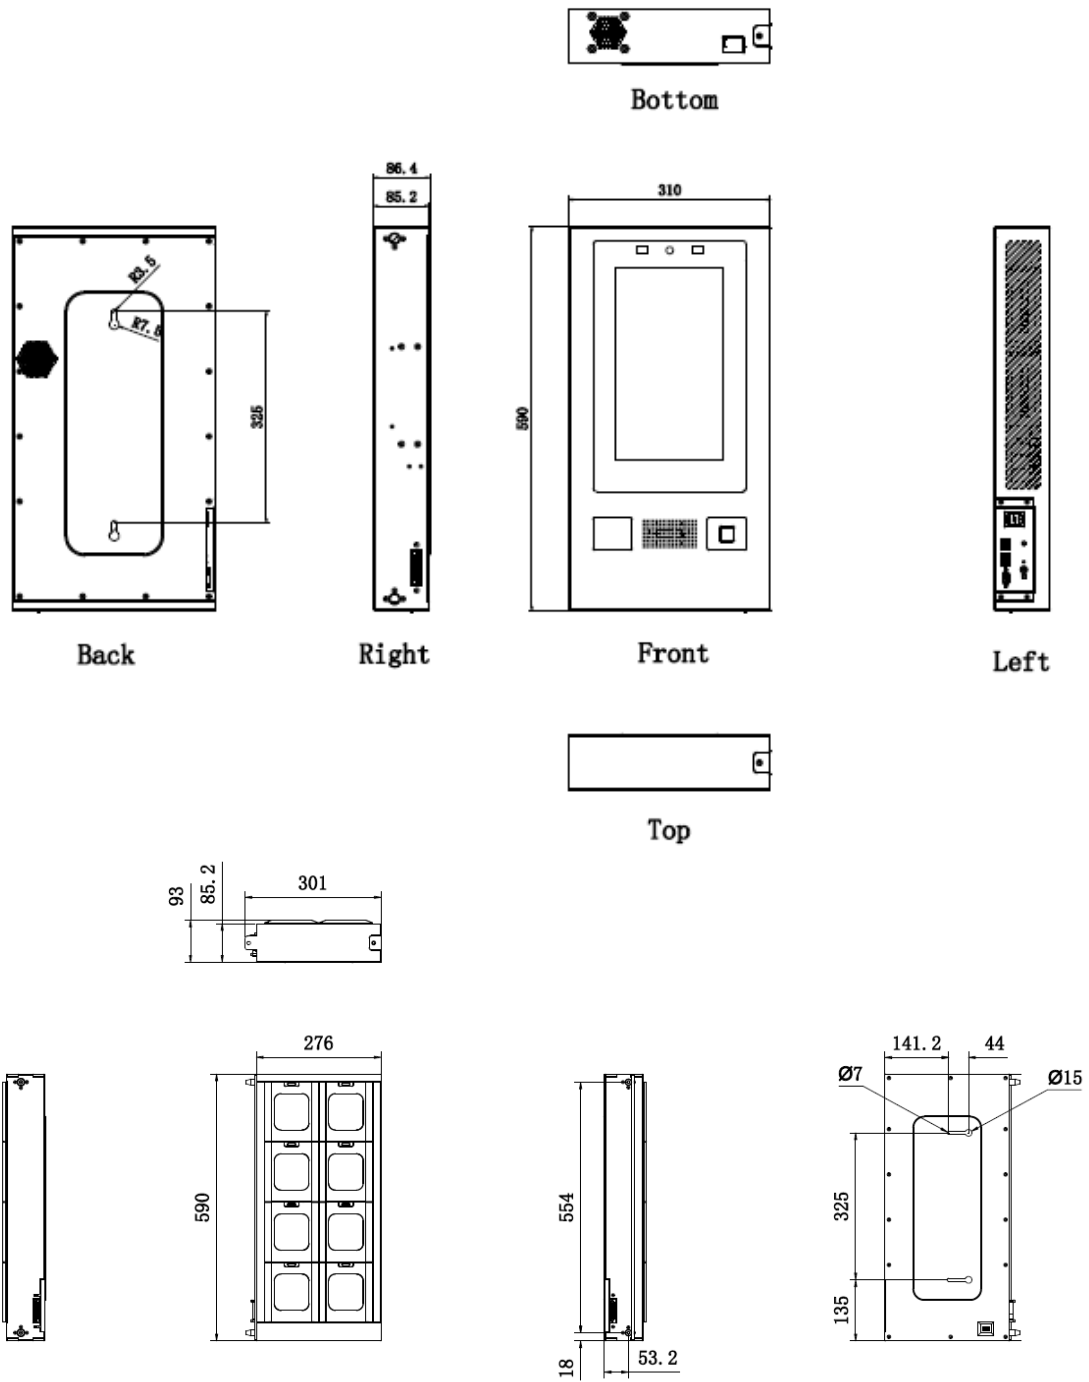

▪ Available Model

DS-MDS005/2T/8/FP/IC

▪ Dimension

Unit: mm