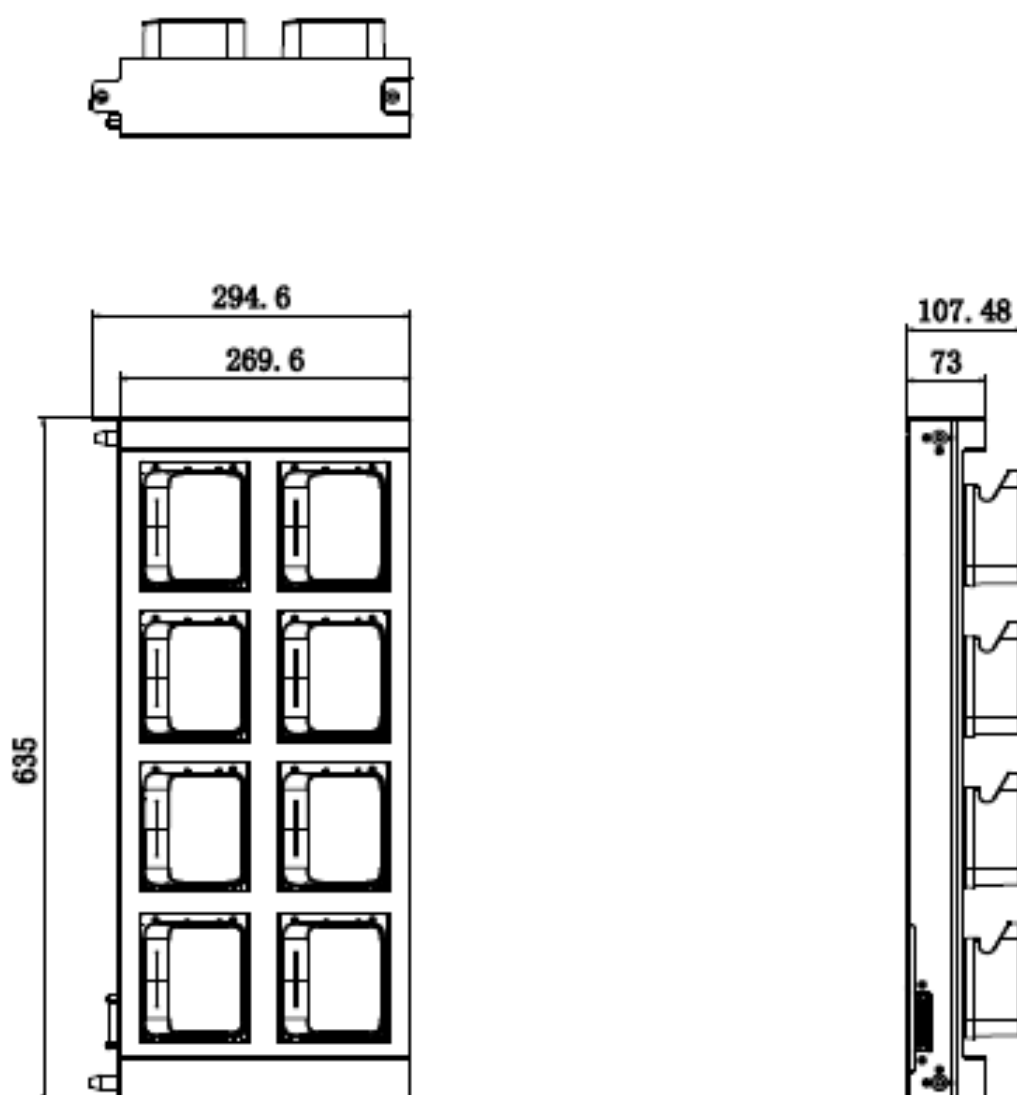

▪ **Specification**

Interface	
USB	Mini USB × 8
Button	Dial switch
General	
Dimension	635 mm × 294.6 mm × 107.5 mm (25" × 11.6" × 4.2")
Weight	Approx. 4.2 kg (9.26 lb.)

▪ **Available Model**

DS-MDS003-E

DS-MDS003-E/TYPEC

▪ **Dimension**

Unit: mm