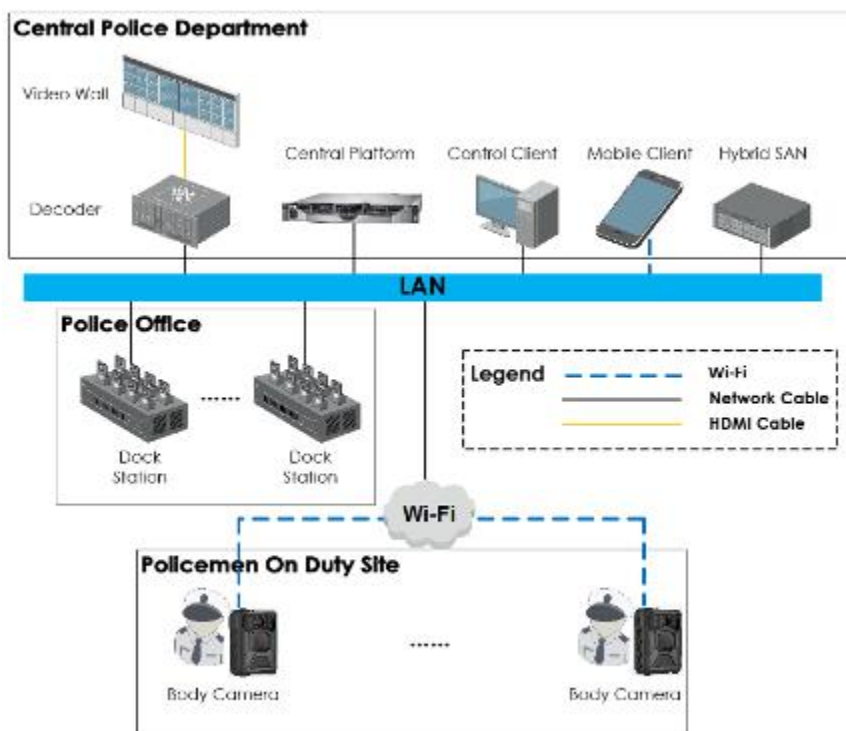

▪ Typical Application