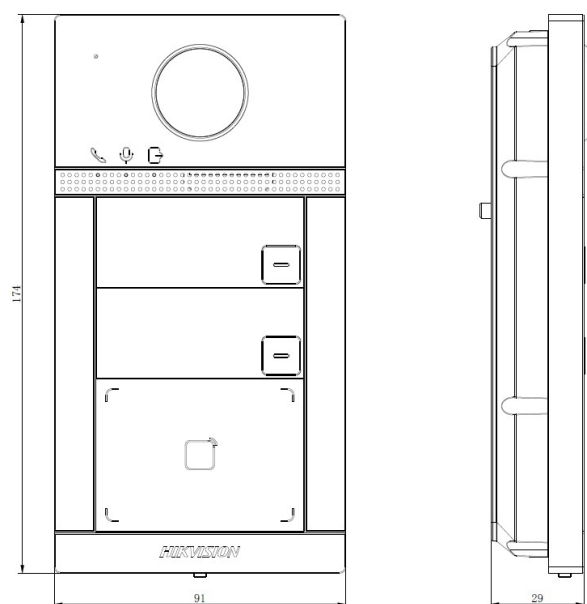

Received frequency	2.4 to 2.4835GHz
Transmitted frequency	2.4 to 2.4835 GHz
Bandwidth	20/40 MHz
Frequency power	802.11b:15 dBm +/- 1.5 dBm 802.11g:15 dBm +/- 1.5 dBm 802.11n(ht20):14 dBm +/- 1.5 dBm 802.11n(ht40):12 dBm +/- 1.5 dBm

Authentication	
Card reading frequency	13.56 MHz

Device interfaces	
Alarm input	4
Network interface	1
TAMPER	1
Exit button	2 Max.
RS-485	1
USB	0
Wiegand	0
TF card	1 (reserved)
Alarm output	0
Lock control	2
Door contact input	2
Power interface	1

General	
Button	2
Installation	Surface mounting
Indicator	3
Weight	384 g
Protective level	IP65, IK08
Working temperature	-40°C to 53°C (-40°F to 127.4°F)
Working humidity	10% to 95%
Dimensions	174 mm × 91 mm × 29 mm
Battery	/
Application environment	Outdoor
Power consumption	< 10 W

Language	English, French, Portuguese, Portuguese (Brazil), Spanish, Russian, German, Italian, Polish, Arabic, Turkish, Vietnamese, Hungarian, Dutch, Romanian, Czech, Bulgarian, Ukrainian, Croatian, Serbian, Greek, Slovak

Available Model

DS-KV8213-WME1(C)

Dimension

Unit: mm