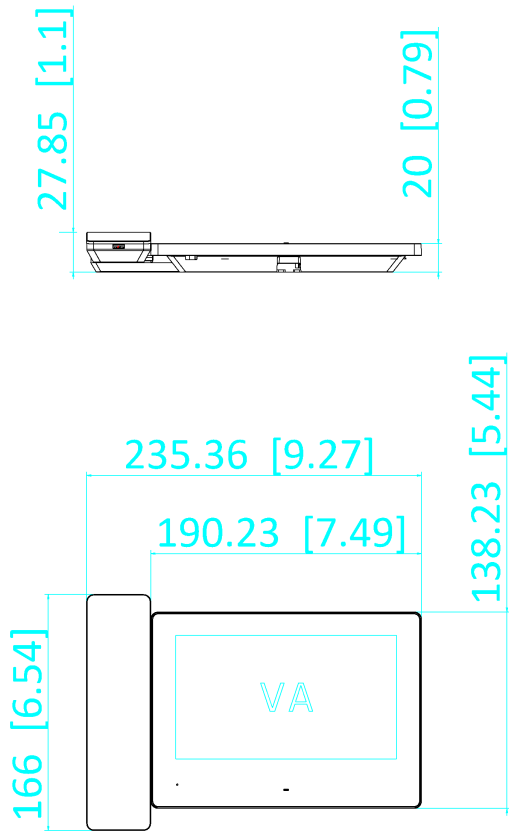

## ▪ Specification

System parameters	
Operating system	Embedded Linux operation system
ROM	32 MB
RAM	128 MB
CPU	Embedded processor
Display parameters	
Screen size	7-inch
Operation method	Capacitive touch screen
Type	Colorful TFT screen
Resolution	1024 × 600
Video parameters	
Video compression standard	/
Lens	/
FOV	/
WDR	/
Resolution	/
Focal length	/
Audio parameters	
Audio input	1 Built-in omnidirectional microphone
Audio compression standard	G.711 U G.711 A
Audio output	1 Built-in loudspeaker
Audio compression bitrate	64 Kps
Audio quality	Noise suppression and echo cancellation
Volume adjustment	Adjustable
Capacity	
Event capacity	200 captured pictures (with TF card)
Linked indoor extensions capacity	3
Network parameters	
Communication protocol	TCP/IP, RTSP
Wi-Fi standard	2.4 GHz, IEEE802.11b, IEEE802.11g, IEEE802.11n
3G/4G standard	/
Zigbee	/
Device interfaces	
Alarm input	1
TAMPER	/
RS-485	/
USB	/
TF card	Max to 128 G, SD 2.0 or lower version
Alarm output	/
DIP switch	5 decimal DIP switch and 4 binary DIP switch
Power supply input	48V, powered by DS-KAD7060EY or DS-KAD7061EY
Two-wire IP interface	2, 1 for input 1 for output

#### ▪ Dimension

Unit:mm [inch]

SCALE

1:1

**Headquarters**

No.555 Qianmo Road, Binjiang District,  
Hangzhou 310051, China  
T +86-571-8807-5998  
www.hikvision.com

Follow us on social media to get the latest product and solution information.