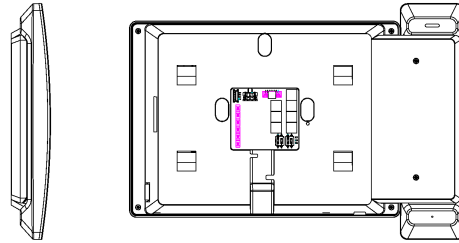

Unit:mm [inch]

SCALE

1:1