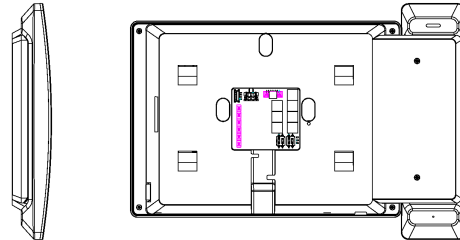

Unit:mm [inch]

SCALE

1:1