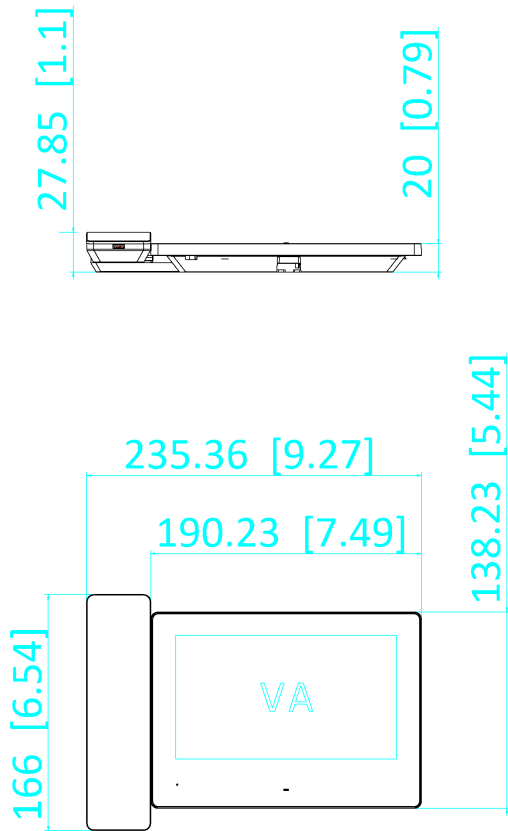

## ▪ Specification

System parameters	
Operating system	Embedded Linux operation system
ROM	32 MB
RAM	128 MB
CPU	Embedded processor
Display parameters	
Screen size	7-inch
Operation method	Capacitive touch screen
Type	Colorful TFT screen
Resolution	1024 × 600
Video parameters	
Video compression standard	/
Lens	/
FOV	/
WDR	/
Resolution	/
Focal length	/
Audio parameters	
Audio compression standard	G.711 U G.711 A
Audio input	1 Built-in omnidirectional microphone
Audio output	1 Built-in loudspeaker
Audio compression bitrate	64 Kps
Audio quality	Noise suppression and echo cancellation
Volume adjustment	Adjustable
Capacity	
Event capacity	200 captured pictures (with TF card)
Linked indoor extensions capacity	3
Network parameters	
Communication protocol	TCP/IP, RTSP
Wi-Fi standard	2.4 GHz, IEEE802.11b, IEEE802.11g, IEEE802.11n
3G/4G standard	/
Zigbee	/
Device interfaces	
Alarm input	1
TAMPER	/
RS-485	/
USB	/
TF card	Max to 128 G, SD 2.0 or lower version
Alarm output	/
DIP switch	5 decimal DIP switch and 4 binary DIP switch
Power supply input	48V, powered by DS-KAD7060EY or DS-KAD7061EY
Two-wire IP interface	2, 1 for input 1 for output

#### ▪ Dimension

Unit:mm [inch]

SCALE

1:1

**Headquarters**

No.555 Qianmo Road, Binjiang District,  
Hangzhou 310051, China  
T +86-571-8807-5998  
www.hikvision.com

Follow us on social media to get the latest product and solution information.