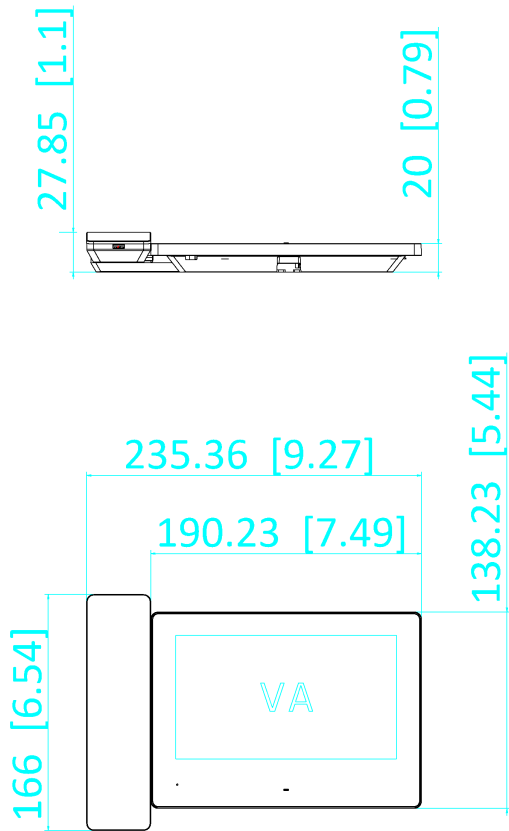

## ▪ Specification

System parameters	
Operating system	Embedded Linux operation system
ROM	32 MB
RAM	128 MB
CPU	Embedded processor
Display parameters	
Screen size	7-inch
Operation method	Capacitive touch screen
Type	Colorful TFT screen
Resolution	1024 × 600
Video parameters	
Video compression standard	/
Lens	/
FOV	/
WDR	/
Resolution	/
Focal length	/
Audio parameters	
Audio input	1 Built-in omnidirectional microphone
Audio compression standard	G.711 U G.711 A
Audio output	1 Built-in loudspeaker
Audio compression bitrate	64 Kps
Audio quality	Noise suppression and echo cancellation
Volume adjustment	Adjustable
Capacity	
Event capacity	200 captured pictures (with TF card)
Linked indoor extensions capacity	3
Network parameters	
Communication protocol	TCP/IP, RTSP
Wired network	10/100 Mbps self-adaptive through 2-wire interface
Wi-Fi standard	/
3G/4G standard	/
Zigbee	/
Device interfaces	
Alarm input	1
TAMPER	/
RS-485	/
USB	/
TF card	Max to 128 G, SD 2.0 or lower version
Alarm output	/
DIP switch	5 decimal DIP switch and 4 binary DIP switch
Power supply input	48V, Powered by DS-KAD7060EY or DS-KAD7061EY

#### ▪ Dimension

Unit:mm [inch]

SCALE

1:1

**Headquarters**

No.555 Qianmo Road, Binjiang District,  
Hangzhou 310051, China  
T +86-571-8807-5998  
www.hikvision.com

Follow us on social media to get the latest product and solution information.