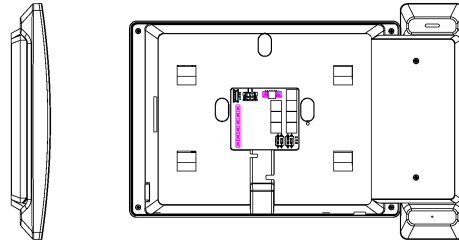

Unit:mm [inch]

SCALE

1:1