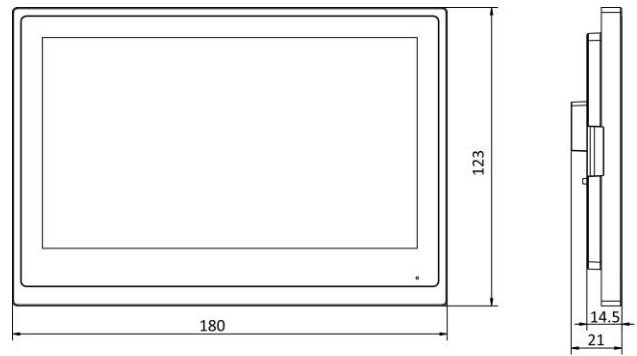

Bluetooth version	/
3G/4G standard	/
Zigbee	/
Device interfaces	
Alarm input	8-ch alarm inputs
Network interface	1 RJ-45 10/100 Mbps self-adaptive
TAMPER	/
RS-485	1 (reserved)
USB	/
TF card	Max to 128 G
Alarm output	2 relays (30 VDC, 2A)
Power interface	1 (12 VDC power input)
General	
Button	0
Installation	Surface mounting
Indicator	0
Weight	With package: 600 g Without package: 340 g
Protective level	/
Working temperature	-10 ° C to 50 ° C (14 ° F to 122 ° F)
Working humidity	10% to 90%
Dimensions	180 mm × 123 mm × 21 mm (7" × 4.8" × 0.83")
Battery	/
Application environment	Indoor
Power consumption	≤ 3 W
Language	English, French, Portuguese (Brazil), Spanish, Russian, German, Italian, polish, Arabic, Turkish, Vietnamese, Hungarian, Dutch, Romanian, Czech, Bulgarian, Ukrainian, Croatian, Serbian, Greek
Material	Aluminum alloy and ABS plastic

Dimension

Unit: mm

Available Model

DS-KH6351-WTE1