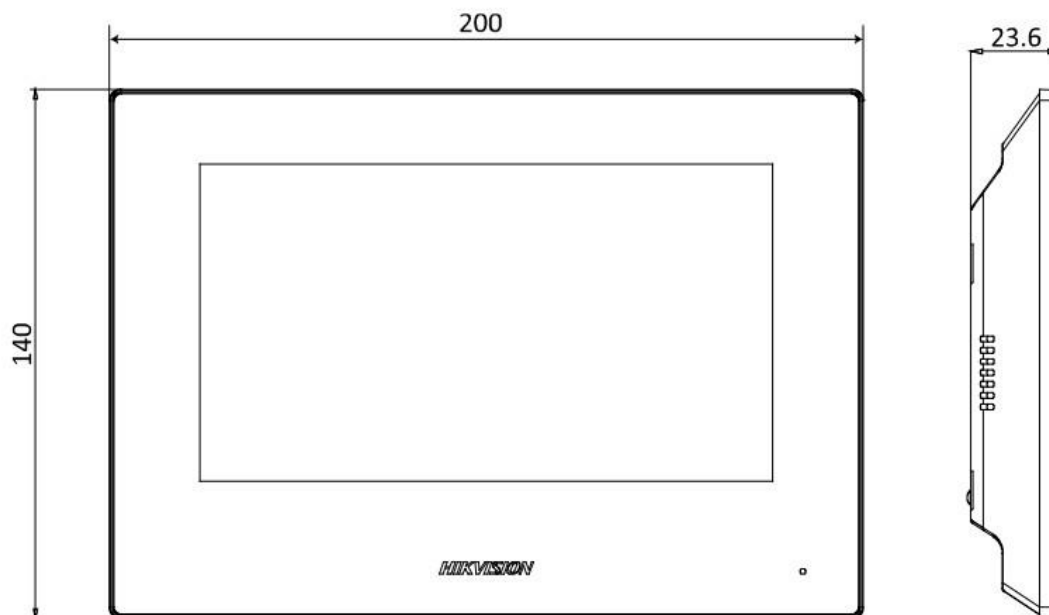

▪ **Dimension**

▪ **Accessory**

▪ **Optional**

DS-KIS702EY	DS-KIS702Y#EU	DS-KIS702/S#Europe	DS-KIS702/S#EUROPE	DS-KIS702Y-P
DS-KIS702Y	DS-KABH6320-T Indoor Station Table Bracket	DS-KIS702-P Two Wire IP Bundle	DS-KIS702 Villa Two Wire Kit	DS-KABH6320-T Indoor Station Table Bracket