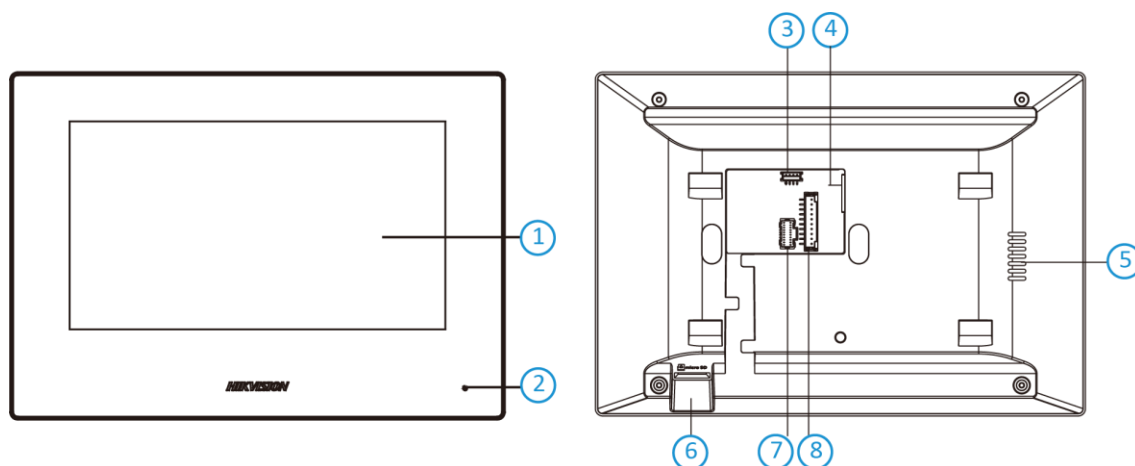

USB	/
TF card	Max to 128 G, SD 2.0 or lower version
Alarm output	2 relays (30 V Max.)
Two-wire IP interface	1
General	
Button	0
Installation	Surface mounting
Indicator	0
Weight	327 g
Protective level	/
Power supply method	Two-wire
Working temperature	-10 °C to 50 °C (14 °F to 122 °F)
Working humidity	10% to 90% (no-condensing)
Dimensions	200 mm × 140 mm × 23.6 mm (7.87" × 5.51" × 0.93")
Battery	/
Power supply	Powered by KAD704Y or KAD706Y series distributor
Application environment	Indoor
Power consumption	≤ 4 W
Language	English, French, Portuguese (Brazil), Spanish, Russian, German, Italian, Polish, Arabic, Turkish, Vietnamese, Hungarian, Dutch, Romanian, Czech, Bulgarian, Ukrainian, Croatian, Serbian, Greek, Portuguese, Slovak

▪ Physical Interface

No.	Description	No.	Description
1	Screen	5	Loudspeaker
2	Microphone	6	TF Card Slot
3	Debugging Port	7	Alarm Terminal
4	Network Interface and power supply	8	Reserved

▪ Available Model

DS-KH6320-WTE2(B)