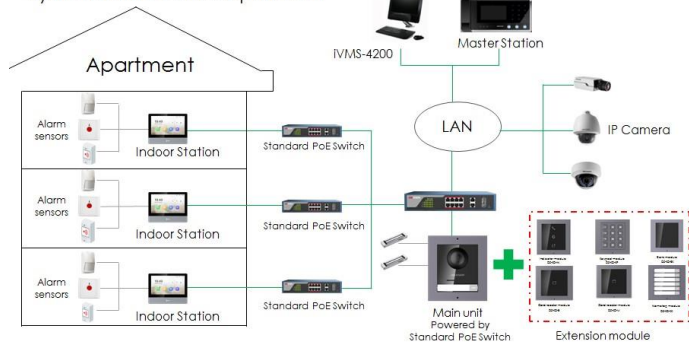

## Key Feature

- Supports unlock the door via entering password
- Supports call the resident via entering room No.
- Backlight compensation
- Easy to and extend

## Typical Application

System Framework for Apartment

UL	UL 60950-1 & CAN/CSA C22.2 No. 60950-1-07, Information Technology Equipment – Safety – Part 1: General Requirements
IC	ICE-003: Issue 6
ROHS	2011/65/EU
REACH	Regulation (EC) No 1907/2006
WEEE	2012/19/EU