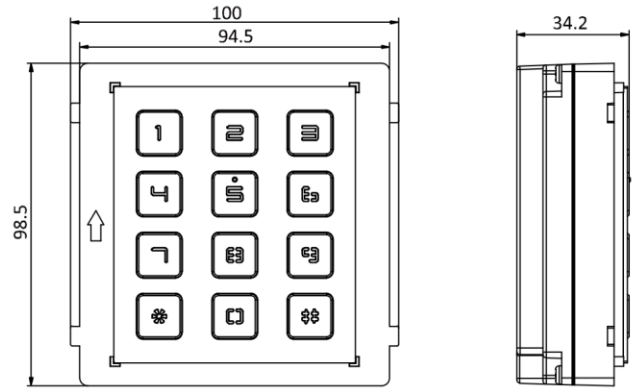

## Specification

System parameters	
Processor	Embedded MCU Processor
Operation method	Physical button
Interfaces	
Module-connecting	2 (1 input, 1 output)
Debug	1
General	
Physical button	12
DIP switch	8
Power input	12 VDC (powered by the other module)
Power output	12 VDC (powered for the other module)
Power consumption	1 W
Working temperature	-40° C to +55° C (-40° F to 131° F)
Working humidity	10% to 95%
IP protection level	IP65, IK7
Installation	Flush mounting, surface mounting
Dimension	98.5 mm × 100 mm × 34.2 mm (3.87" × 3.95" × 1.33")
Weight	529 g (with packaging) 265 g (without packaging)

## Appearance and Interfaces

No.	Description
1	Button
2	Module-connecting Interface (output)
3	Module-connecting Interface (input)
4	Debug Port

## Dimension