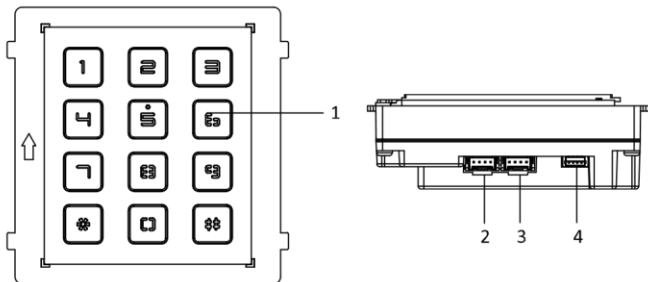

Specification

System parameters	
Processor	Embedded MCU Processor
Operation method	Physical button
Interfaces	
Module-connecting	2 (1 input, 1 output)
Debug	1
General	
Physical button	12
DIP switch	8
Power input	12 VDC (powered by the other module)
Power output	12 VDC (powered for the other module)
Power consumption	1 W
Working temperature	-40° C to +55° C (-40° F to 131° F)
Working humidity	10% to 95%
IP protection level	IP65, IK7
Installation	Flush mounting, surface mounting
Dimension	98.5 mm × 100 mm × 34.2 mm (3.87" × 3.95" × 1.33")
Weight	529 g (with packaging) 265 g (without packaging)

Available Model

DS-KD-KP

Appearance and Interfaces

No.	Description
1	Button
2	Module-connecting Interface (output)
3	Module-connecting Interface (input)
4	Debug Port