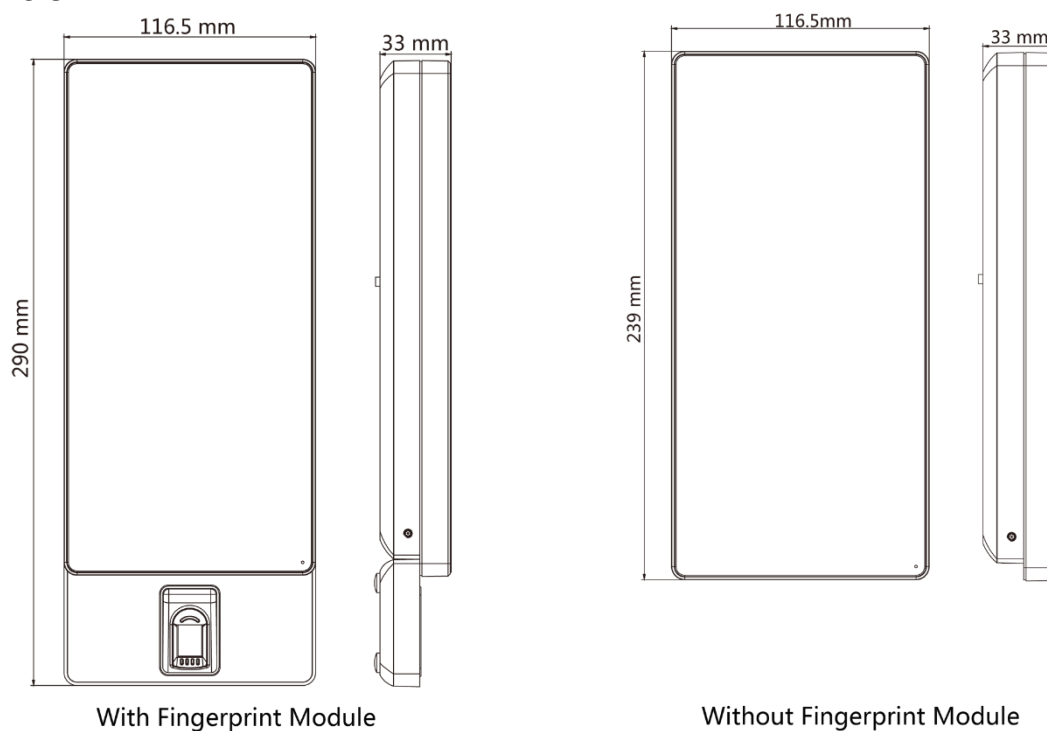

Time synchronization	Support
General	
Power supply method	2 pin connector
Power supply	12 VDC/ 2 A
Working temperature	-30 °C to 60 °C (-22 °F to 140 °F)
Working humidity	10 to 90% (No condensing)
Dimensions	239 mm × 116.5 mm × 33 mm (9.4" × 4.6" × 1.3")
Protective level	IP65
Installation	Wall mounting
Language	English, Spanish (South America), Arabic, Thai, Indonesian, Russian, Vietnamese, Portuguese (Brazil)
Platform	Hik-ProConnect and HikCentral Professional

▪ **Available Model**

DS-K1T607TMW

▪ **Dimension**