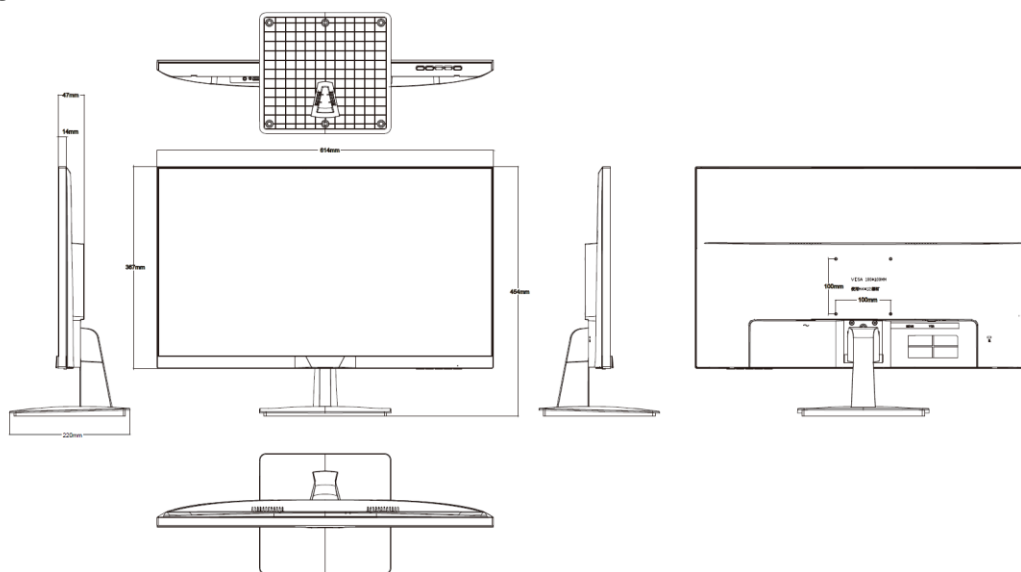

▪ Specification

	Model	DS-D5027FN01
Display	Viewing Angle	178° (H)/178° (V)
	Screen Size	27 inch
	Active Display Area	597.888 (H) mm × 336.312 (V) mm
	Backlight	LED
	Pixel Pitch	0.3114 (H) mm × 0.3114 (V) mm
	Resolution	1920 × 1080
	Brightness	300 cd/m ²
	Color Depth	6 bit
	Contrast Ratio	1000:1
	Response Time	5 ms
	Color Gamut	72% NTSC
	Reliability	7 × 24 h
	Refresh Rate	75 Hz
	Haze	Haze 25%, 3H
Interface	Video & Audio Input	HDMI × 1, VGA × 1
Power	Power Supply	100 to 240 VAC, 50/60 Hz
	Power Consumption	≤ 30 W
	Standby Consumption	≤ 0.5 W
Working Environment	Working Temperature	0 °C to 40 °C (32 °F to 104 °F)
	Working Humidity	10% to 85% RH (without condensation)
	Storage Temperature	-20 °C to 60 °C (-4 °F to 140 °F)
	Storage Humidity	5% to 95% RH (without condensation)
General	Casing Material	Plastic
	VESA	100 mm × 100 mm, M4 × 12
	Product Dimensions (W × H × D)	With base: 614 (W) mm × 454 (H) mm × 220 (D) mm (24.173" × 17.874" × 8.661") Without base: 614 (W) mm × 367 (H) mm × 46 (D) mm (24.173" × 14.449" × 1.811")
	Package Dimensions (W × H × D)	675 (W) mm × 547 (H) mm × 136 (D) mm (26.575" × 21.535" × 5.354")
	Net Weight	4.056 kg
	Gross Weight	5.624 kg
	Packing List	Power cord × 1, Certificate × 1, Warranty Card × 1, VGA Cable × 1
	Remarks	*The base is included by default. *The product appearance and parameters in this specification may vary from your actual device. Please consult our local sales staff for further information.
	Bezel Width	Top: 2 mm, bottom: 20 mm, left: 2 mm, right: 2 mm

▪ **Physical Interface**

Interface	Description	Interface	Description
HDMI	HDMI digital signal input, 1920 × 1080@75 Hz	VGA	VGA analog signal input, 1920 × 1080@60 Hz
~	100-240 VAC power input		

HDMI

VGA

▪ **Available Model**

DS-D5027FN01

▪ **Dimension**

- **Accessory**
- **Optional**

DS-DM1940W
Wall-mounted
Bracket

**Headquarters**

No.555 Qianmo Road, Binjiang District,
Hangzhou 310051, China
T +86-571-8807-5998
www.hikvision.com