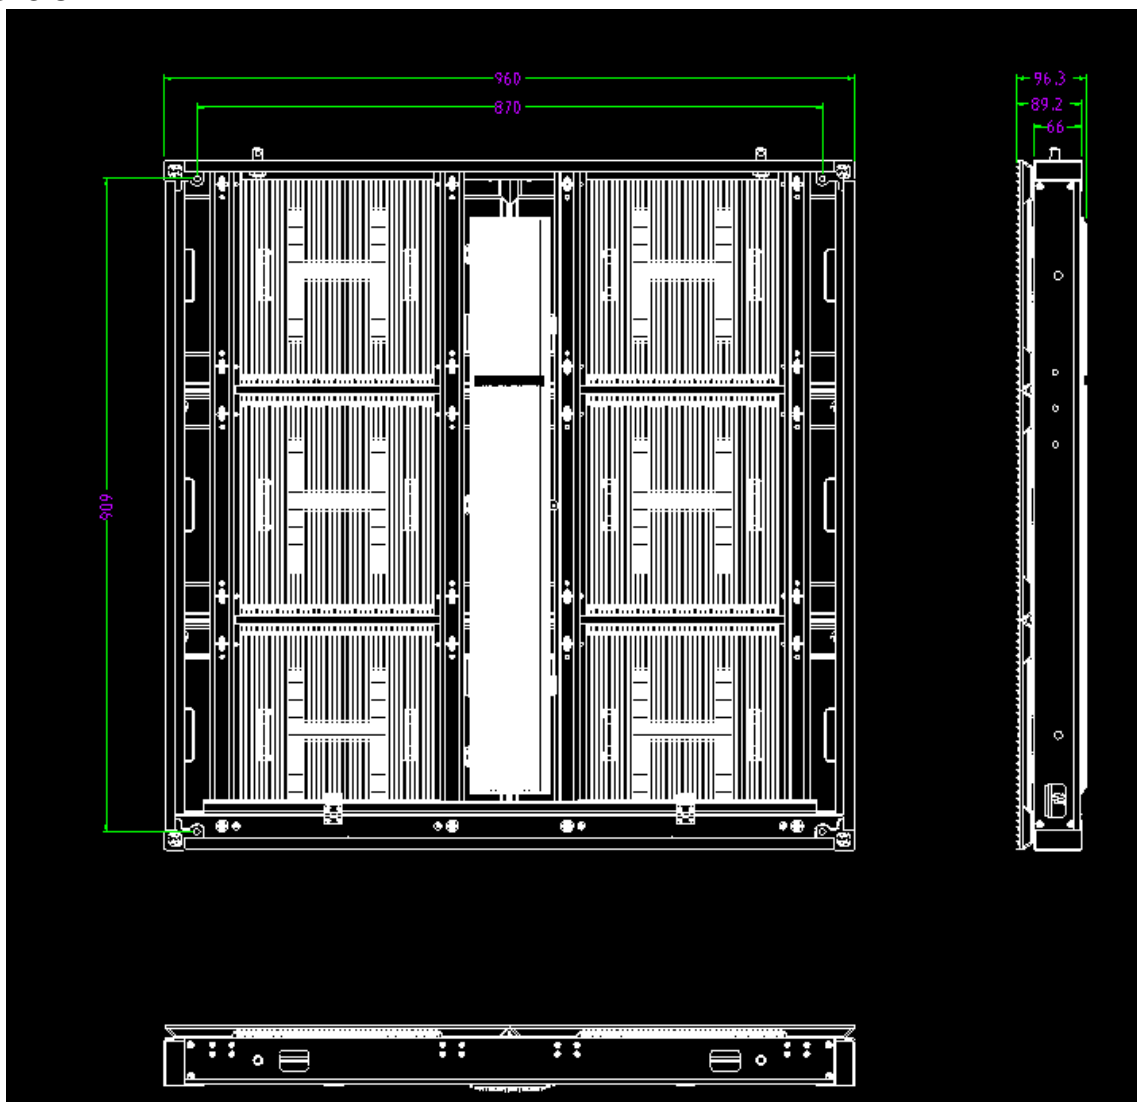

▪ **Available Model**

DS-D42A0FO-CLF

▪ **Dimension**

Unit: mm

Headquarters

No.555 Qianmo Road, Binjiang District,
Hangzhou 310051, China
T +86-571-8807-5998
www.hikvision.com

Follow us on social media to get the latest product and solution information.