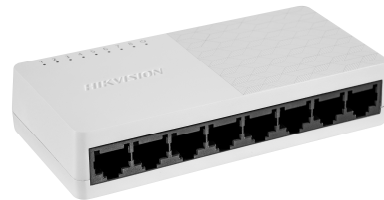

DS-3E0508D-O
8-Port Gigabit Plastic Switch

DS-3E0508D-O provides eight 10/100/1000 Mbps Ethernet ports which support line speed forwarding. With simple and mini exquisite body, the switch is plug and play and easy to use, suitable for home, school, dormitory, office, small monitoring and other simple network environments.

- 8 x 10/100/1000 Mbps ethernet port
- Supports ADI/ADIX
- Store-and-forward switching
- Supports MAC address auto-learning and aging
- Simple, compact body design
- Supports desktop and wall-mounting installation
- Plug & play, easy to use.

▪ Specification

General	
Shell	ABS
Net Weight	0.093 kg (0.205 lb)
Dimensions (W × H × D)	124.00 mm × 25.00 mm × 61.00 mm (4.88" × 0.98" × 2.40")
Operating Temperature	0 °C to 40 °C (32 °F to 104 °F)
Storage Temperature	-40 °C to 85 °C (-40 °F to 185 °F)
Operating Humidity	5% to 95% (no condensation)
Relative Humidity	5% to 95% (no condensation)
Power Supply	5 V DC, 1 A
Installation Mode	Desk-Mounted
Max. Power Consumption	5 W
Surge Protection	2 kV
Network Parameters	
Ports	8 × Gigabit RJ45 port
MAC Address Table	4 K
Switching Capacity	16 Gbps
Packet Forwarding Rate	11.90 Mpps
Internal Cache	1.5 Mbits
Approval	
EMC	CE-EMC (EN 55032: 2015+A11: 2020, EN IEC 61000-3-2: 2019, EN 61000-3-3: 2013+A1: 2019, EN 50130-4: 2011+A1: 2014, EN 55035: 2017+A11: 2020), IC (ICES-003: Issue 7:2020), RCM (AS/NZS CISPR 32: 2015)
Safety	CB (AMD1:2009, AMD2:2013, IEC 62368-1: 2014 (Second Edition), CE-LVD (EN 62368-1: 2014+A11: 2017)
Chemistry	CE-RoHS (2011/65/EU), WEEE (2012/19/EU), Reach (Regulation (EC) No.1907/2006)

▪ Available Model

DS-3E0508D-O

▪ Typical Application

▪ **Physical Interface**

No.	Indicator/Port	Description
①	Gigabit RJ45 Port	Used for connection to another device via a network cable.
②	LINK/ACT Indicator	Indicates the statuses of Gigabit RJ45 ports 1 to 8.
③	PWR Indicator	Indicates the power status of the switch.
④	Power Supply	Use the attached power adapter or power cord to connect the switch to a socket.