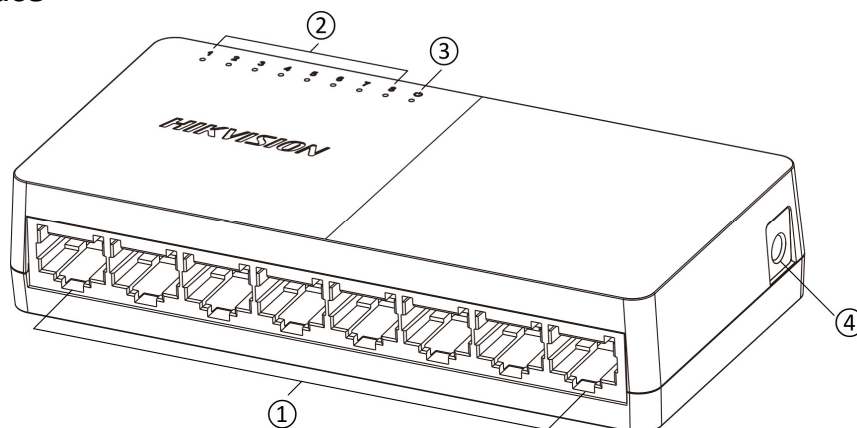

DS-3E0508D-O
8-Port Gigabit Plastic Switch

DS-3E0508D-O provides eight 10/100/1000 Mbps Ethernet ports which support line speed forwarding. With simple and mini exquisite body, the switch is plug and play and easy to use, suitable for home, school, dormitory, office, small monitoring and other simple network environments.

- 8 x 10/100/1000 Mbps ethernet port
- Supports ADI/ADIX
- Store-and-forward switching
- Supports MAC address auto-learning and aging
- Simple, compact body design
- Supports desktop and wall-mounting installation
- Plug & play, easy to use.

▪ Specification

General	
Shell	ABS
Net Weight	0.093 kg (0.205 lb)
Dimensions (W × H × D)	124.00 mm × 25.00 mm × 61.00 mm (4.88" × 0.98" × 2.40")
Operating Temperature	0 °C to 40 °C (32 °F to 104 °F)
Storage Temperature	-40 °C to 85 °C (-40 °F to 185 °F)
Operating Humidity	5% to 95% (no condensation)
Relative Humidity	5% to 95% (no condensation)
Power Supply	5 V DC, 1 A
Installation Mode	Desk-Mounted
Max. Power Consumption	5 W
Surge Protection	2 kV
Network Parameters	
Ports	8 × Gigabit RJ45 port
MAC Address Table	4 K
Switching Capacity	16 Gbps
Packet Forwarding Rate	11.90 Mpps
Internal Cache	1.5 Mbits
Approval	
EMC	CE-EMC (EN 55032: 2015+A11: 2020, EN IEC 61000-3-2: 2019, EN 61000-3-3: 2013+A1: 2019, EN 50130-4: 2011+A1: 2014, EN 55035: 2017+A11: 2020), IC (ICES-003: Issue 7:2020), RCM (AS/NZS CISPR 32: 2015)
Safety	CB (AMD1:2009, AMD2:2013, IEC 62368-1: 2014 (Second Edition), CE-LVD (EN 62368-1: 2014+A11: 2017)
Chemistry	CE-RoHS (2011/65/EU), WEEE (2012/19/EU), Reach (Regulation (EC) No.1907/2006)

▪ Available Model

DS-3E0508D-O

▪ Typical Application

▪ **Physical Interface**

No.	Indicator/Port	Description
①	Gigabit RJ45 Port	Used for connection to another device via a network cable.
②	LINK/ACT Indicator	Indicates the statuses of Gigabit RJ45 ports 1 to 8.
③	PWR Indicator	Indicates the power status of the switch.
④	Power Supply	Use the attached power adapter or power cord to connect the switch to a socket.