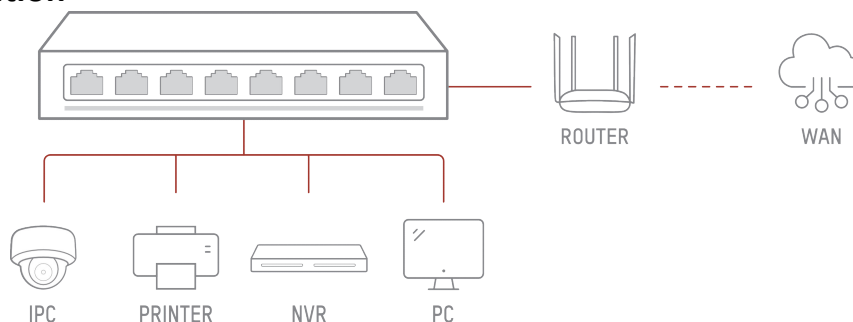

DS-3E0508D-O
8-Port Gigabit Plastic Switch

DS-3E0508D-O provides eight 10/100/1000 Mbps Ethernet ports which support line speed forwarding. With simple and mini exquisite body, the switch is plug and play and easy to use, suitable for home, school, dormitory, office, small monitoring and other simple network environments.

- 8 x 10/100/1000 Mbps ethernet port
- Supports ADI/ADIX
- Store-and-forward switching
- Supports MAC address auto-learning and aging
- Simple, compact body design
- Supports desktop and wall-mounting installation
- Plug & play, easy to use.

▪ Specification

General	
Shell	ABS
Net Weight	0.093 kg (0.205 lb)
Dimensions (W × H × D)	124.00 mm × 25.00 mm × 61.00 mm (4.88" × 0.98" × 2.40")
Operating Temperature	0 °C to 40 °C (32 °F to 104 °F)
Storage Temperature	-40 °C to 85 °C (-40 °F to 185 °F)
Operating Humidity	5% to 95% (no condensation)
Relative Humidity	5% to 95% (no condensation)
Power Supply	5 V DC, 1 A
Installation Mode	Desk-Mounted
Max. Power Consumption	5 W
Surge Protection	2 kV
Network Parameters	
Ports	8 × Gigabit RJ45 port
MAC Address Table	4 K
Switching Capacity	16 Gbps
Packet Forwarding Rate	11.90 Mpps
Internal Cache	1.5 Mbits
Approval	
EMC	CE-EMC (EN 55032: 2015+A11: 2020, EN IEC 61000-3-2: 2019, EN 61000-3-3: 2013+A1: 2019, EN 50130-4: 2011+A1: 2014, EN 55035: 2017+A11: 2020), IC (ICES-003: Issue 7:2020), RCM (AS/NZS CISPR 32: 2015)
Safety	CB (AMD1:2009, AMD2:2013, IEC 62368-1: 2014 (Second Edition), CE-LVD (EN 62368-1: 2014+A11: 2017)
Chemistry	CE-RoHS (2011/65/EU), WEEE (2012/19/EU), Reach (Regulation (EC) No.1907/2006)

▪ Available Model

DS-3E0508D-O

▪ Typical Application

▪ **Physical Interface**

No.	Indicator/Port	Description
①	Gigabit RJ45 Port	Used for connection to another device via a network cable.
②	LINK/ACT Indicator	Indicates the statuses of Gigabit RJ45 ports 1 to 8.
③	PWR Indicator	Indicates the power status of the switch.
④	Power Supply	Use the attached power adapter or power cord to connect the switch to a socket.