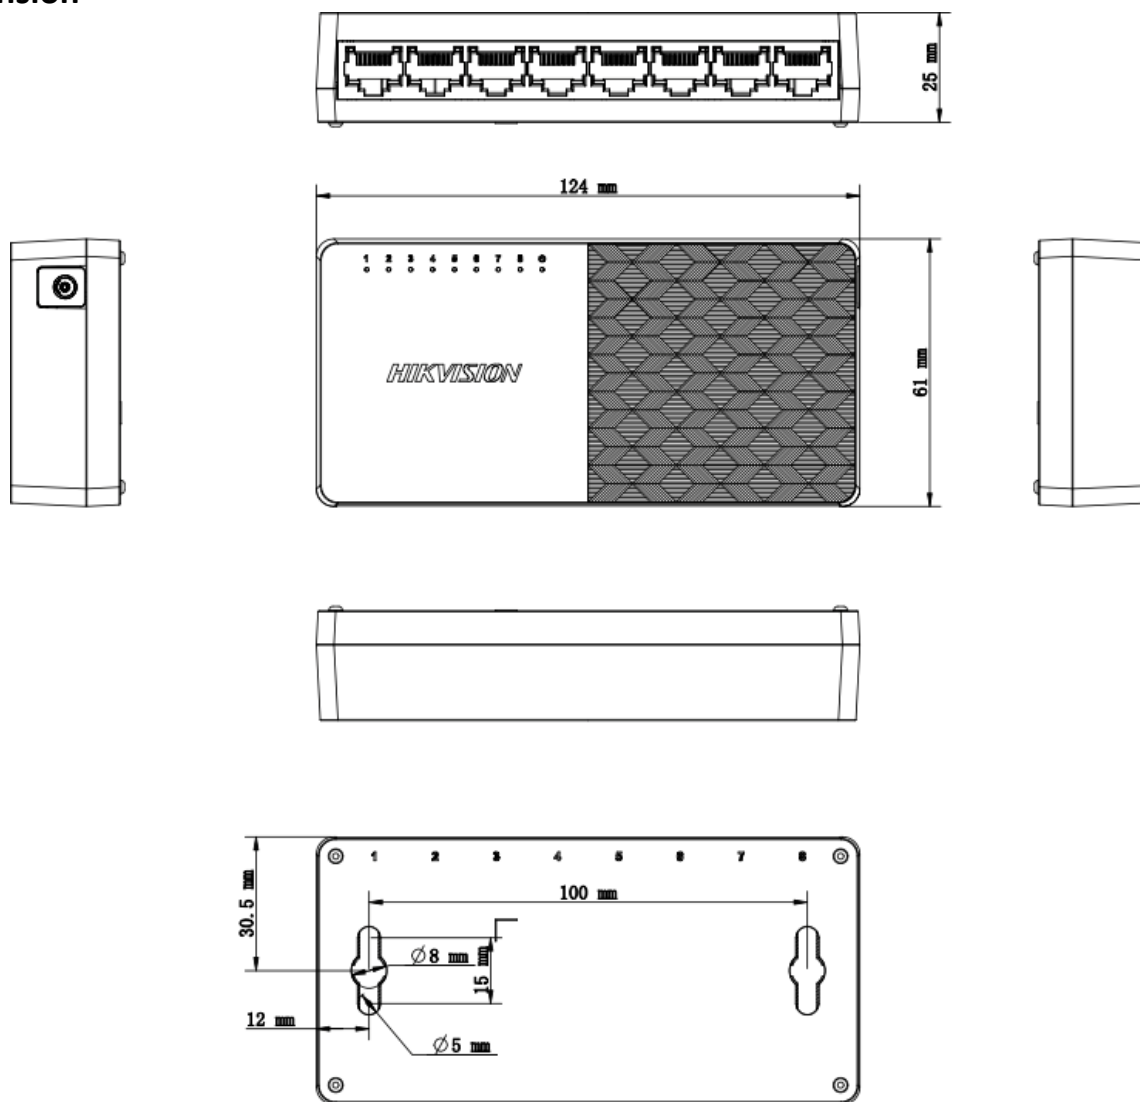

▪ Dimension

Headquarters

No.555 Qianmo Road, Binjiang District,
Hangzhou 310051, China
T +86-571-8807-5998
www.hikvision.com

Follow us on social media to get the latest product and solution information.