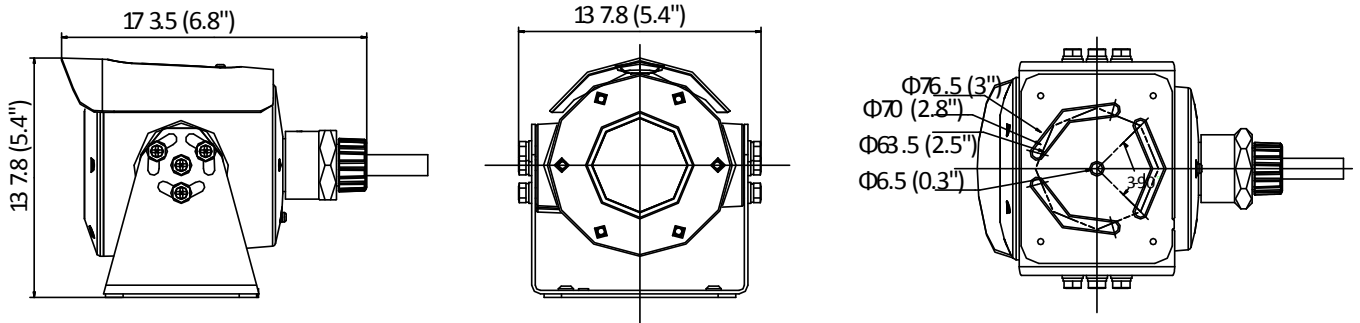

## Available Models

DS-2XE6025G0-I (4/6/8 mm), DS-2XE6025G0-IS (4/6/8 mm), DS-2XE6025G0-IM (4/6/8 mm)

**Dimension**

Unit mm (inch)

Distributed by

**HIKVISION**

**Headquarters**

No.555 Qianmo Road, Binjiang District,  
Hangzhou 310051, China  
T +86-571-8807-5998  
overseasbusiness@hikvision.com