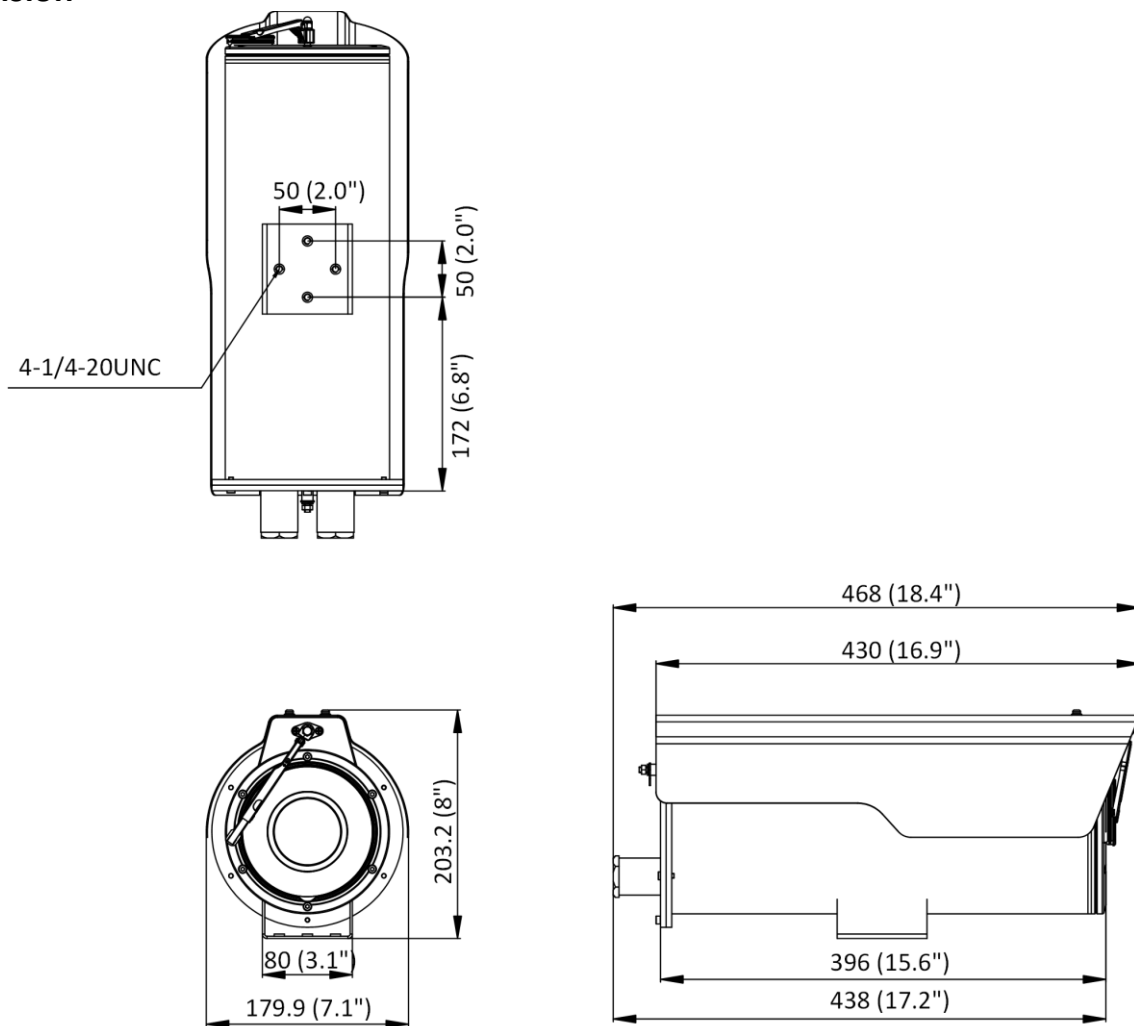

Material	316L and anti-corrosion coating
Dimension	179.9 mm × 203.2 mm × 468 mm (7.1" × 8" × 18.4")
Package Dimension	606 mm × 270 mm × 335 mm (23.9" × 10.6" × 13.2")
Weight	Approx. 9.04 kg (19.93 lb.)
With Package Weight	Approx. 10.99 kg (24.22 lb.)
Storage Conditions	-30 °C to +60 °C (-22 °F to +140 °F). Humidity 95% or less (non-condensing)
Startup and Operating Conditions	-40 °C to +60 °C (-40 °F to +140 °F). Humidity 95% or less (non-condensing)
Language	33 languages: English, Russian, Estonian, Bulgarian, Hungarian, Greek, German, Italian, Czech, Slovak, French, Polish, Dutch, Portuguese, Spanish, Romanian, Danish, Swedish, Norwegian, Finnish, Croatian, Slovenian, Serbian, Turkish, Korean, Traditional Chinese, Thai, Vietnamese, Japanese, Latvian, Lithuanian, Portuguese (Brazil), Ukrainian
General Function	Anti-flicker, heartbeat, mirror, privacy mask, flash log, password reset via email, pixel counter
Heater	Yes
Wiper	Yes
Approval	
EMC	FCC (47 CFR Part 15, Subpart B); CE-EMC (EN 55032: 2015, EN 61000-3-2: 2019, EN 61000-3-3: 2013+A1: 2019, EN 50130-4: 2011+A1: 2014); RCM (AS/NZS CISPR 32: 2015); IC (ICES-003: Issue 7); KC (KN32: 2015, KN35: 2015)
Safety	UL (UL 62368-1); CB (IEC 62368-1: 2014+A11); CE-LVD (EN 62368-1: 2014/A11: 2017); BIS (IS 13252 (Part 1): 2010/IEC 60950-1: 2005)
Environment	CE-RoHS (2011/65/EU); WEEE (2012/19/EU); Reach (Regulation (EC) No 1907/2006)
Protection	IP67 (IEC 60529-2013)
Anti-Corrosion Protection	NEMA 4X (NEMA 250-2018) C5-M: 720H neutral salt spray, 480H water condensation; Exterior environments: industrial areas with high humidity and aggressive atmosphere and coastal areas with high salinity; Interior environments: buildings or areas with almost permanent condensation and with high pollution.

▪ **Dimension**

Unit: mm (inch)

▪ **Accessory**

▪ **Optional**

DS-1701ZJ-AC1(OS) Wall Mount	DS-1284ZJ-M-AC3(OS) Junction Box
	

Distributed by

HIKVISION®

Headquarters