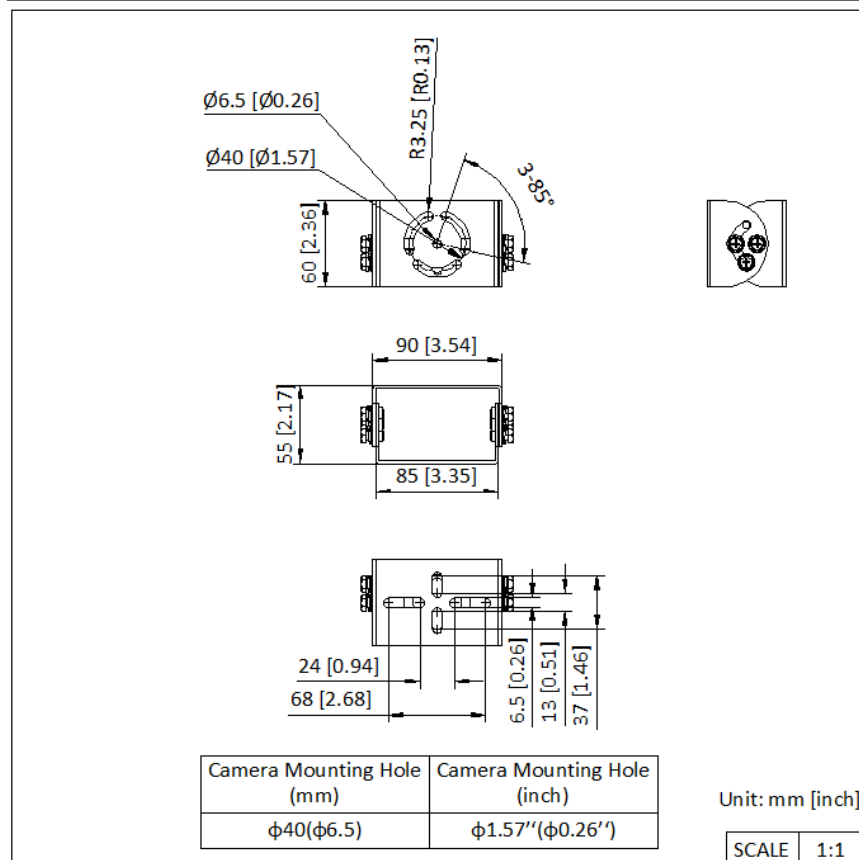

▪ Available Model

DS-2XC6244G0-L(2.8-12mm)

▪ Dimension

▪ **Accessory**

▪ **Included**

Headquarters

No.555 Qianmo Road, Binjiang District,
Hangzhou 310051, China
T +86-571-8807-5998
www.hikvision.com

Follow us on social media to get the latest product and solution information.