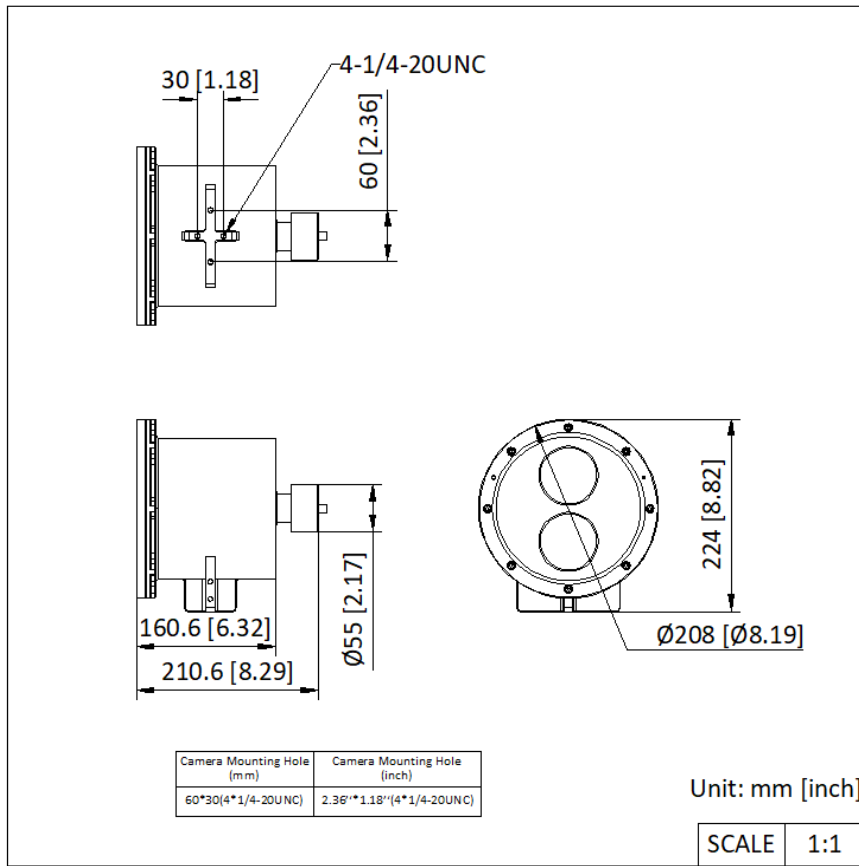

▪ Available Model

DS-2XC6244G0-L(2.8-12mm)

▪ Dimension

▪ **Accessory**

▪ **Included**

Headquarters

No.555 Qianmo Road, Binjiang District,
Hangzhou 310051, China
T +86-571-8807-5998
www.hikvision.com

Follow us on social media to get the latest product and solution information.