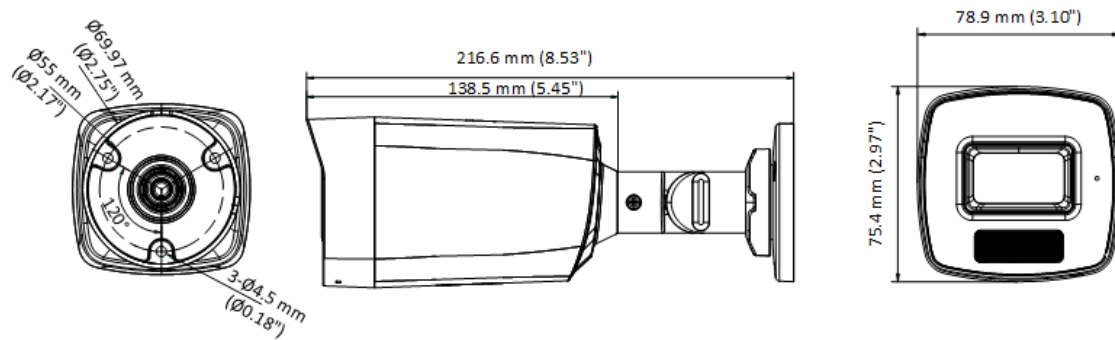

Approval

Protection	IP67

▪ **Available Model**

DS-2CE17D0T-LFS

▪ **Dimension**

▪ **Accessory**

▪ **Optional**

DS-1280ZJ-XS
Junction box