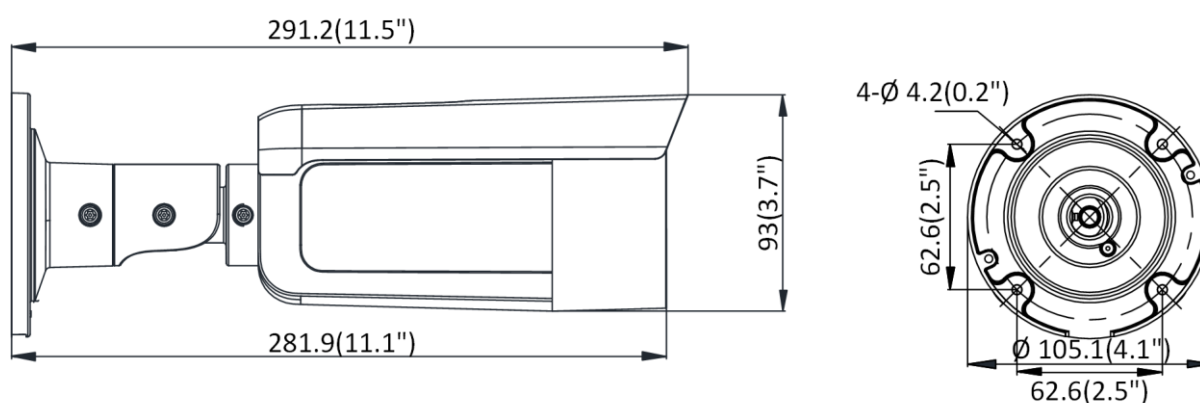

Power Consumption and Current	12 VDC, 0.7 A, max. 8.5 W PoE (802.3af, 36 V to 57 V), 0.30 A to 0.18 A, max. 10.5 W
Power Interface	Ø5.5 mm coaxial power plug
Material	Front cover: metal, back cover: metal
Screw Material	SUS304
Camera Dimension	Ø105.1 × 291.2 mm (Ø4.1" × 11.5")
Package Dimension	385 × 190 × 180 mm (15.2" × 7.5" × 7.1")
Camera Weight	Approx. 1210 g (2.7 lb.)
With Package Weight	Approx. 1892 g (4.2 lb.)
Approval	
Class	Class B
EMC	FCC SDoC (47 CFR Part 15, Subpart B); CE-EMC (EN 55032: 2015, EN 61000-3-2: 2014, EN 61000-3-3: 2013, EN 50130-4: 2011 +A1: 2014); RCM (AS/NZS CISPR 32: 2015); IC VoC (ICES-003: Issue 6, 2016); KC (KN 32: 2015, KN 35: 2015)
Safety	UL (UL 60950-1); CB (IEC 60950-1:2005 + Am 1:2009 + Am 2:2013, IEC 62368-1:2014); CE-LVD (EN 60950-1:2005 + Am 1:2009 + Am 2:2013, IEC 62368-1:2014); BIS (IS 13252(Part 1):2010+A1:2013+A2:2015); LOA (IEC/EN 60950-1)
Environment	CE-RoHS (2011/65/EU); WEEE (2012/19/EU); Reach (Regulation (EC) No 1907/2006)
Protection	Ingress protection: IP67 (IEC 60529-2013)

▪ Available Model

DS-2CD2T27G2-L (2.8 mm, 4 mm, 6 mm)

▪ Dimension

Unit: mm(inch)