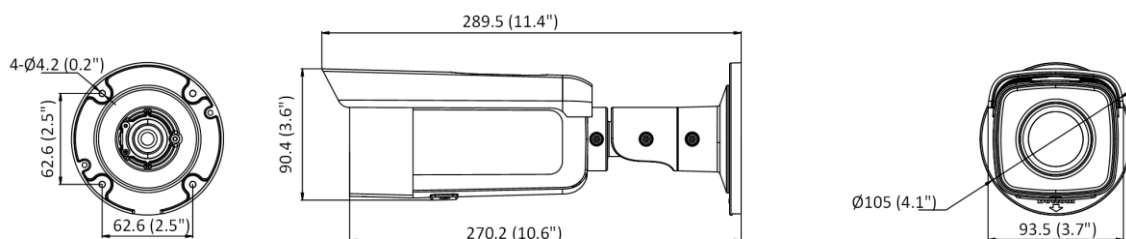

| | |
|---------------------|--|
| Camera Dimension | Ø105 × 289.5 mm (4.1" × 11.4") |
| Package Dimension | 386 × 156 × 155 mm (15.2" × 6.1" × 6.1") |
| Camera Weight | 1090 g (2.4 lb.) |
| With Package Weight | 1614 g (3.6 lb.) |
| Linkage Method | Upload to NAS/memory card, notify surveillance center, trigger record, trigger capture, strobe light, audible warning *Note: External device is required. |
| Web Client Language | 32 languages English, Russian, Estonian, Bulgarian, Hungarian, Greek, German, Italian, Czech, Slovak, French, Polish, Dutch, Portuguese, Spanish, Romanian, Danish, Swedish, Norwegian, Finnish, Croatian, Slovenian, Serbian, Turkish, Korean, Traditional Chinese, Thai, Vietnamese, Japanese, Latvian, Lithuanian, Portuguese (Brazil) |
| General Function | Anti- flicker, heartbeat, mirror, privacy masks, flash log, password reset via e-mail, pixel counter |
| Software Reset | Yes |
| Approval | |
| EMC | FCC (47 CFR Part 15, Subpart B); CE-EMC (EN 55032: 2015, EN 61000-3-2: 2014, EN 61000-3-3: 2013, EN 50130-4: 2011 +A1: 2014); RCM (AS/NZS CISPR 32: 2015); IC (ICES-003: Issue 6, 2016); KC (KN 32: 2015, KN 35: 2015) |
| Safety | UL (UL 60950-1); CB (IEC 60950-1:2005 + Am 1:2009 + Am 2:2013); CE-LVD (EN 60950-1:2005 + Am 1:2009 + Am 2:2013); BIS (IS 13252(Part 1):2010+A1:2013+A2:2015); LOA (IEC/EN 60950-1) |
| Environment | CE-ROHS (2011/65/EU); WEEE (2012/19/EU); REACH (Regulation (EC) No 1907/2006) |
| Protection | Ingression protection: IP67 (IEC 60529-2013) |

▪ Available Model

DS-2CD2T26G2-2I (2.8mm, 4 mm, 6mm)

DS-2CD2T26G2-4I (2.8mm, 4 mm, 6mm)

▪ Dimension

Unit: mm (inch)

▪ Accessory

DS-1276ZJ-SUS
Corner Mount

DS-1275ZJ-S-SUS
Vertical Pole Mount