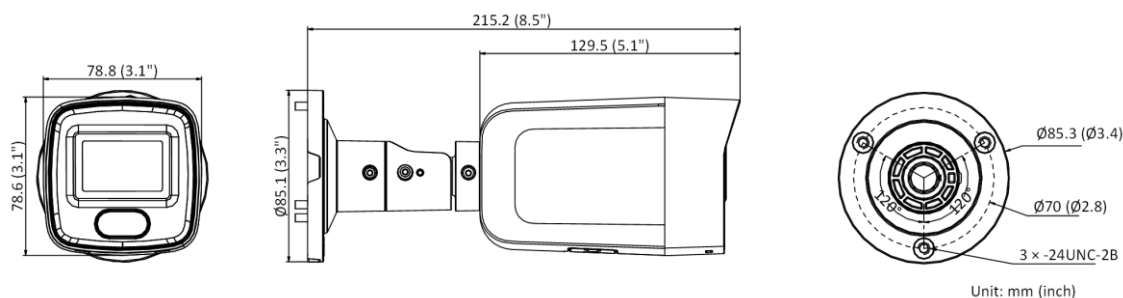

General Function	Anti-flicker, heartbeat, mirror, privacy masks, flash log, password reset via e-mail, pixel counter
Software Reset	Yes
Storage Conditions	-30 °C to 60 °C (-22 °F to 140 °F). Humidity 95% or less (non-condensing)
Startup and Operating Conditions	-30 °C to 60 °C (-22 °F to 140 °F). Humidity 95% or less (non-condensing)
Power Supply	12 VDC ± 25%; PoE (802.3af, 36 V to 57 V), class 3
Power Consumption and Current	12 VDC, 0.6 A, max. 7.2 W PoE (802.3af, 36 V to 57 V), 0.3 A to 0.2 A, max. 8.5 W
Power Interface	Ø5.5 mm coaxial power
Camera Dimension	215.2 × 78.8 × 78.6 mm (8.5" × 3.1" × 3.1")
Package Dimension	315 × 137 × 141 mm (12.4" × 5.4" × 5.6")
Camera Weight	Approx. 680 g (1.5 lb.)
With Package Weight	Approx. 1000 g (2.2 lb.)
Approval	
Class	Class B
EMC	FCC SDoC (47 CFR Part 15, Subpart B); CE-EMC (EN 55032: 2015, EN 61000-3-2: 2014, EN 61000-3-3: 2013, EN 50130-4: 2011 +A1: 2014); RCM (AS/NZS CISPR 32: 2015); IC VoC (ICES-003: Issue 6, 2016); KC (KN 32: 2015, KN 35: 2015)
Safety	UL (UL 60950-1); CB (IEC 60950-1:2005 + Am 1:2009 + Am 2:2013, IEC 62368-1:2014); CE-LVD (EN 60950-1:2005 + Am 1:2009 + Am 2:2013, IEC 62368-1:2014); BIS (IS 13252(Part 1):2010+A1:2013+A2:2015); LOA (IEC/EN 60950-1)
Environment	CE-RoHS (2011/65/EU); WEEE (2012/19/EU); Reach (Regulation (EC) No 1907/2006)
Protection	Ingress protection: IP67 (IEC 60529-2013)

▪ Available Model

DS-2CD2027G2-LU (2.8 mm, 4 mm, 6 mm)

DS-2CD2027G2-L (2.8 mm, 4 mm, 6 mm)

▪ Dimension

▪ **Accessory**

▪ **Optional**

DS-1275ZJ-SUS Vertical Pole Mount	DS-1280ZJ-S Junction Box	DS-1276ZJ-SUS Corner Mount
		
		