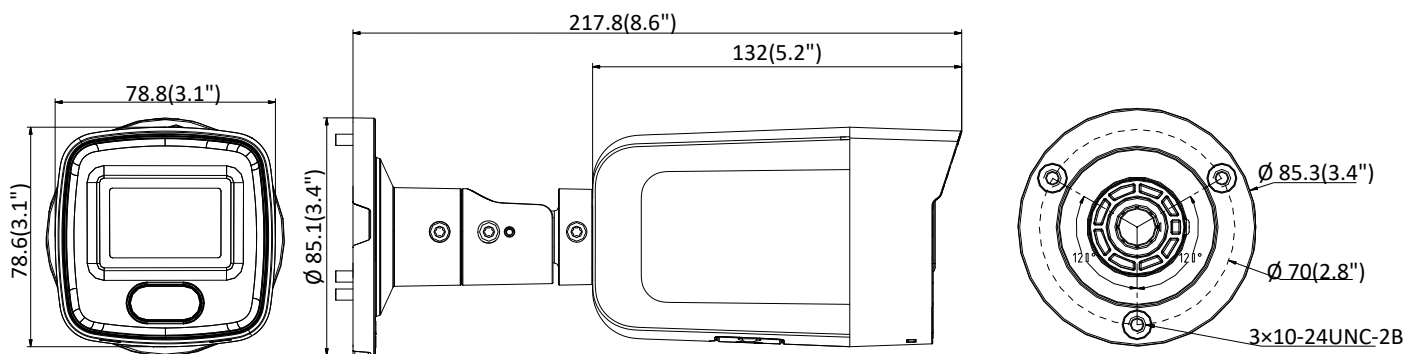

Network Storage	microSD/SDHC/SDXC card (256 GB), local storage and NAS (NFS,SMB/CIFS), ANR
Client	iVMS-4200, Hik-Connect, Hik-Central
Web Browser	IE8+, Chrome41.0-44, Firefox30.0-51, Safari8.0-11
<b>Image</b>	
Day/Night Switch	Day/Night/Auto/Schedule
Image Enhancement	BLC, HLC, 3D DNR
Image Settings	Saturation, brightness, contrast, sharpness, AGC, and white balance are adjustable by client software or web browser
S/N Ratio	>50dB
<b>Interface</b>	
RS-232	RS-232 serial port control
On-board Storage	Built-in micro SD/SDHC/SDXC slot, up to 256 GB
Hardware Reset	Yes
Communication Interface	1 RJ45 10M/100M self-adaptive Ethernet port
<b>Smart Feature-Set</b>	
Basic Event	Motion detection, video tampering alarm, exception (IP address conflict, illegal login)
Premier Protection	Intrusion detection, line crossing detection
<b>General</b>	
General Function	One-key reset, anti-flicker, heartbeat, mirror, password protection, privacy masks, IP address conflict, flash log
Software Reset	Yes
Linkage Method	Upload to FTP/NAS/memory card, notify surveillance center, send email, trigger capture
Storage Conditions	-30 °C to 60 °C (-22 °F to 140 °F)
Startup and Operating Conditions	-30 °C to 60 °C (-22 °F to 140 °F)
Power Supply	12 VDC ± 20%, PoE: 802.3af
Power Consumption and Current	12VDC, 0.4 A, max. 5 W; PoE:(802.3af, 36V to 57V), 0.2 A to 0.1 A, max. 6.5 W
Power Interface	Φ5.5 mm coaxial power plug
Material	Metal
Camera Dimension	85 × 85 × 218 mm (3.3" × 3.3" × 8.6")
Package Dimension	315 × 137 × 141 mm (12.4" × 5.4" × 5.6")
Camera Weight	0.680 kg (1.5 lb.)
With Package Weight	1.005 kg (2.2 lb.)
<b>Approval</b>	
Protection	Ingress protection: IP67 (IEC 60529-2013)
EMC	CE-EMC (EN 55032: 2015, EN 61000-3-2: 2014, EN 61000-3-3: 2013, EN 50130-4: 2011 +A1: 2014); RCM (AS/NZS CISPR 32: 2015); IC (ICES-003: Issue 6, 2016); KC (KN 32: 2015, KN 35: 2015)

## Dimension

Unit: mm(inch)