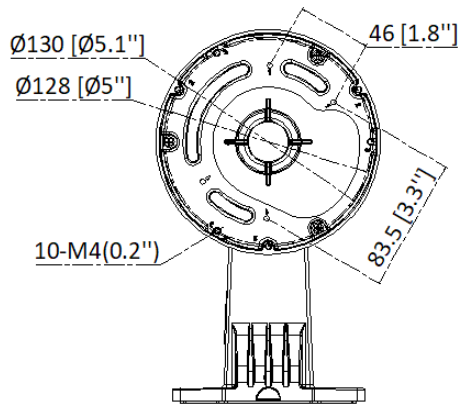

DS-2200ZJ-WA-140

Wall mount

Key Feature

- Wall mount

Specification

Model	DS-2200ZJ-WA-140
Color	White
Weight	Approx. 893.5 g (2 lb.)
Material	Aluminum + stainless steel + silicone + EVA
Dimension	182.1 mm × 140 mm × 233 mm(7.2" × 5.5" × 9.2")

Available Model

DS-2200ZJ-WA-140

Dimension

Unit: mm(inch)

Camera Mounting Hole (mm)	Camera Mounting Hole (inch)
Double Gang(4*M4)	Double Gang(4*M0.2")
φ130(3*M4)	φ5.1"(3*M0.2")
φ128(3*M4)	φ5"(3*M0.2")

Wall Mounting Hole (mm)	Wall Mounting Hole (inch)
158*85.7(4*φ8.5)	6.2"* 3.4"(4*φ0.3")