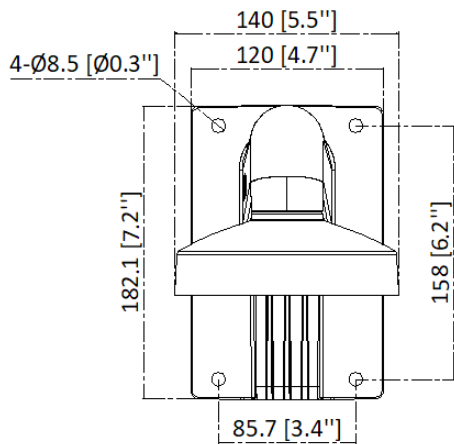

DS-2200ZJ-WA-140

Wall mount

Key Feature

- Wall mount

Specification

Model	DS-2200ZJ-WA-140
Color	White
Weight	Approx. 893.5 g (2 lb.)
Material	Aluminum + stainless steel + silicone + EVA
Dimension	182.1 mm × 140 mm × 233 mm(7.2" × 5.5" × 9.2")

Available Model

DS-2200ZJ-WA-140

Dimension

Unit: mm(inch)

Camera Mounting Hole (mm)	Camera Mounting Hole (inch)
Double Gang(4*M4)	Double Gang(4*M0.2")
φ130(3*M4)	φ5.1"(3*M0.2")
φ128(3*M4)	φ5"(3*M0.2")

Wall Mounting Hole (mm)	Wall Mounting Hole (inch)
158*85.7(4*φ8.5)	6.2"* 3.4"(4*φ0.3")