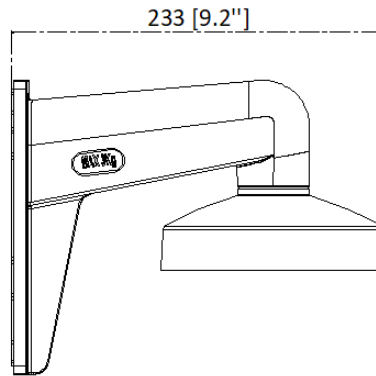

DS-2200ZJ-WA-140

Wall mount

Key Feature

- Wall mount

Specification

Model	DS-2200ZJ-WA-140
Color	White
Weight	Approx. 893.5 g (2 lb.)
Material	Aluminum + stainless steel + silicone + EVA
Dimension	182.1 mm × 140 mm × 233 mm(7.2" × 5.5" × 9.2")

Available Model

DS-2200ZJ-WA-140

Dimension

Unit: mm(inch)

Camera Mounting Hole (mm)	Camera Mounting Hole (inch)
Double Gang(4*M4)	Double Gang(4*M0.2")
φ130(3*M4)	φ5.1"(3*M0.2")
φ128(3*M4)	φ5"(3*M0.2")

Wall Mounting Hole (mm)	Wall Mounting Hole (inch)
158*85.7(4*φ8.5)	6.2"* 3.4"(4*φ0.3")