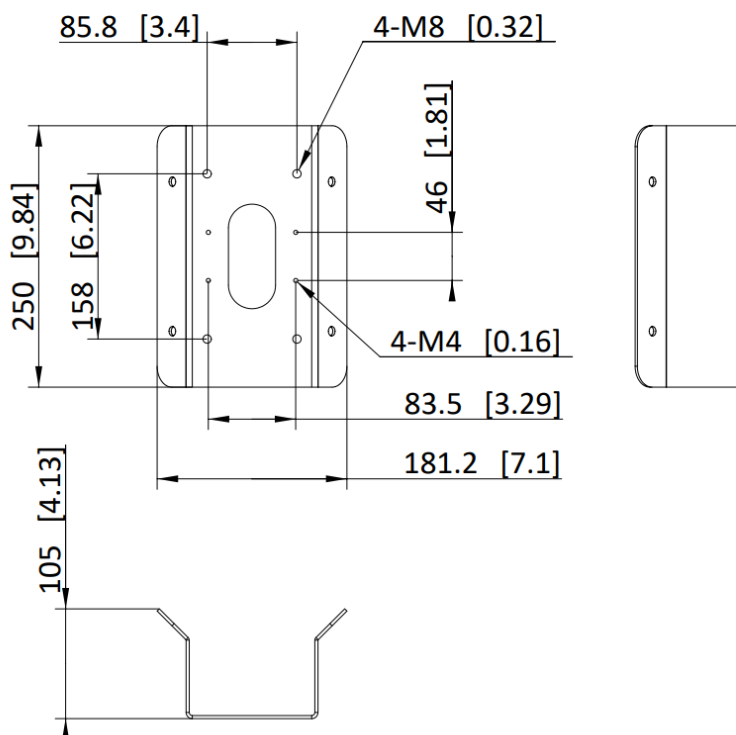

DS-1476ZJ-SUS/BJZ  
DS-1476ZJ-SUS/BJZ

- Extends camera's field of view
- Stainless steel material with surface spray treatment

▪ **Specification**

Bracket	
Appearance	Hikvision Platinum Brown
Material	Stainless Steel SUS304
General	
Dimensions	250 × 181.2 × 105 mm (9.84 × 7.1 × 4.13 inch)
Dimensions (with Package)	260 × 180 × 125 mm (10.236 × 7.087 × 4.921 inch)
Weight	2.28 kg (5.03 lb.)
Weight (with Package)	2.4 kg (5.29 lb.)

▪ **Available Model**

DS-1476ZJ-SUS/BJZ

▪ **Dimension**

▪ **Accessory**

DS-TCG406-E

**Headquarters**

No.555 Qianmo Road, Binjiang District,  
Hangzhou 310051, China  
T +86-571-8807-5998  
www.hikvision.com