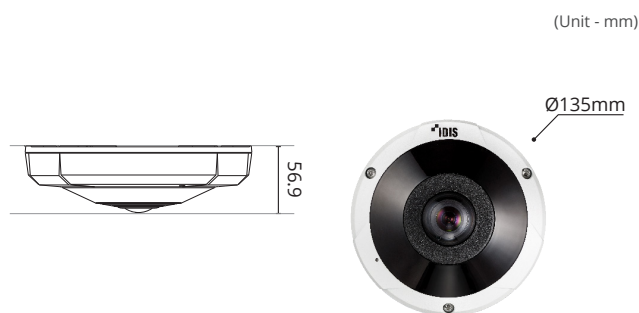

DIMENSIONS