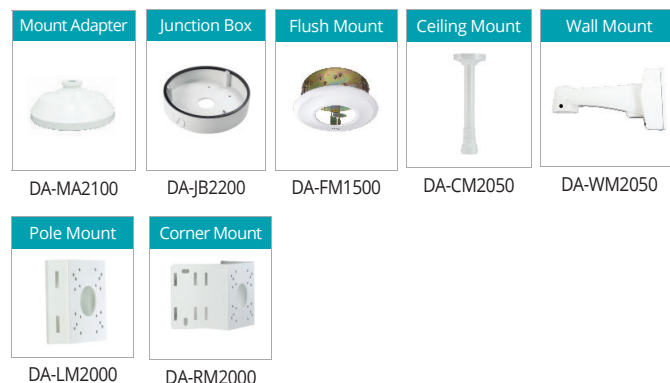

Full HD Vandal-Resistant IR Dome Camera

DC-D4236WRX

- Easy Installation with DirectIP NVR
- Full HD (1080p) Resolution
- Motorized Vari-focal Lens (f = 2.8 - 12 mm)
- micro SD / SDHC / SDXC
- Two-way Audio
- Alarm In / Out
- IK10 / IP67 Supports
- PoE (IEEE 802.3af Class 3), 12V DC
- Day and Night (ICR)
- True Wide Dynamic Range (WDR)
- IR LED (Distance : 30 m / 98.4 ft)
- 3-axis Mechanical Design for Installation
- Supports ONVIF
- NDA Compliance

DIMENSIONS

(Unit - mm)

ACCESSORIES (OPTIONAL)

ACCESSORIES CONFIGURATION TREE