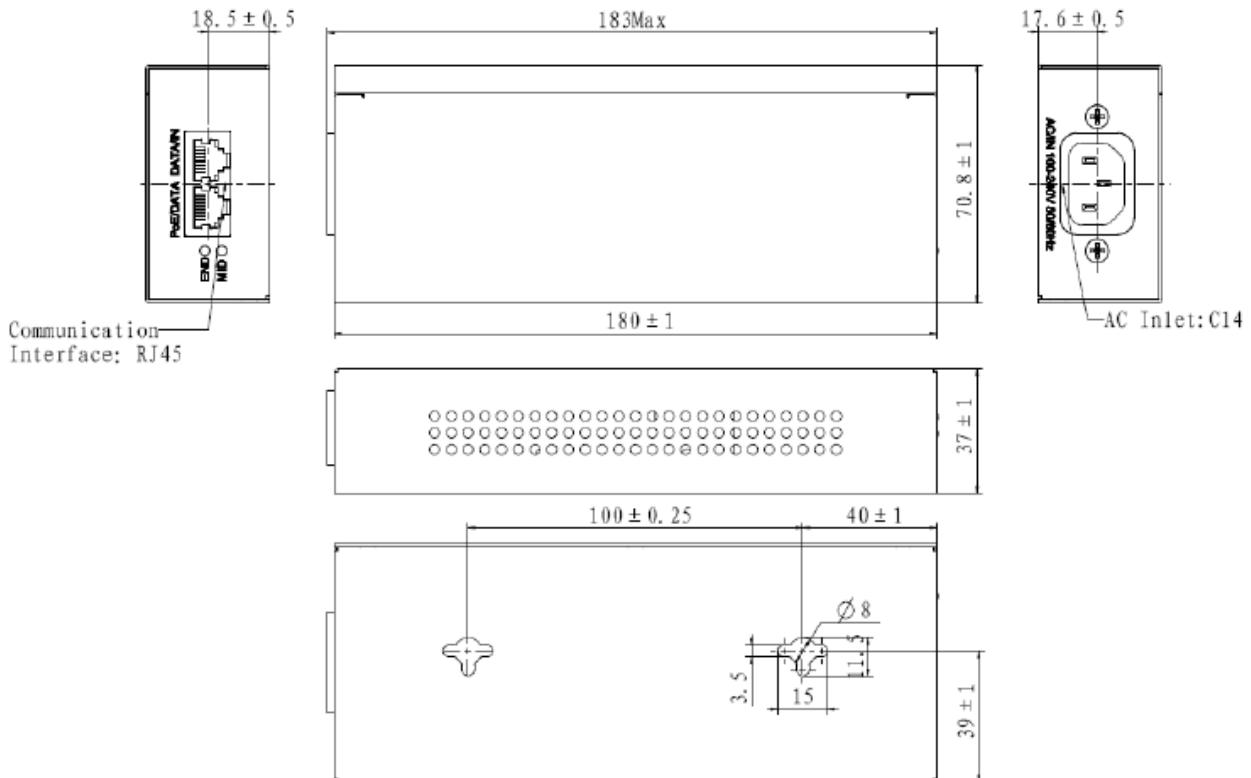

### Description

Hikvision POE midspan is designed to extract power from a conventional twisted pair Category 5 Ethernet cable, conforming to the IEEE 802.3at Power-over-Ethernet (PoE) standard.

The converter signature and control circuit provides the PoE compatibility signature and power classification required by the Power Sourcing Equipment (PSE) before applying up to 60W power to the port.

Model	LAS60-57CN-RJ45
Input Current	2A
Output Voltage Range	54V~57V
Output Power	60W
Pass Through Data Rates	10/100/1000 Mbps
Ports	Two 10/100/1000M adaptive RJ45 ports, one is DATA/IN, another is PoE/DATA
LED Indicator	Power & PoE Status(The module operates normally when MID and END are on)
Base Function	Compliance to IEEE 802.3 at/af Standard for PD
Network Medium	10BASE-T: unshielded twisted pair category 3, 4 or 5 100BASE-TX: unshielded twisted pair category 5 and above 1000BASE-TX: unshielded twisted pair category 5 and above
Protection Methods	Output Over Current Protection, Short Circuit Protection

Operating Humidity	5% ~ 90%
Weight	473g
Dimension	185mm*70.8mm*37mm (L*W*H)
Operating Temperature	-20 ~ 60 °C

## Dimensions

Distributed by