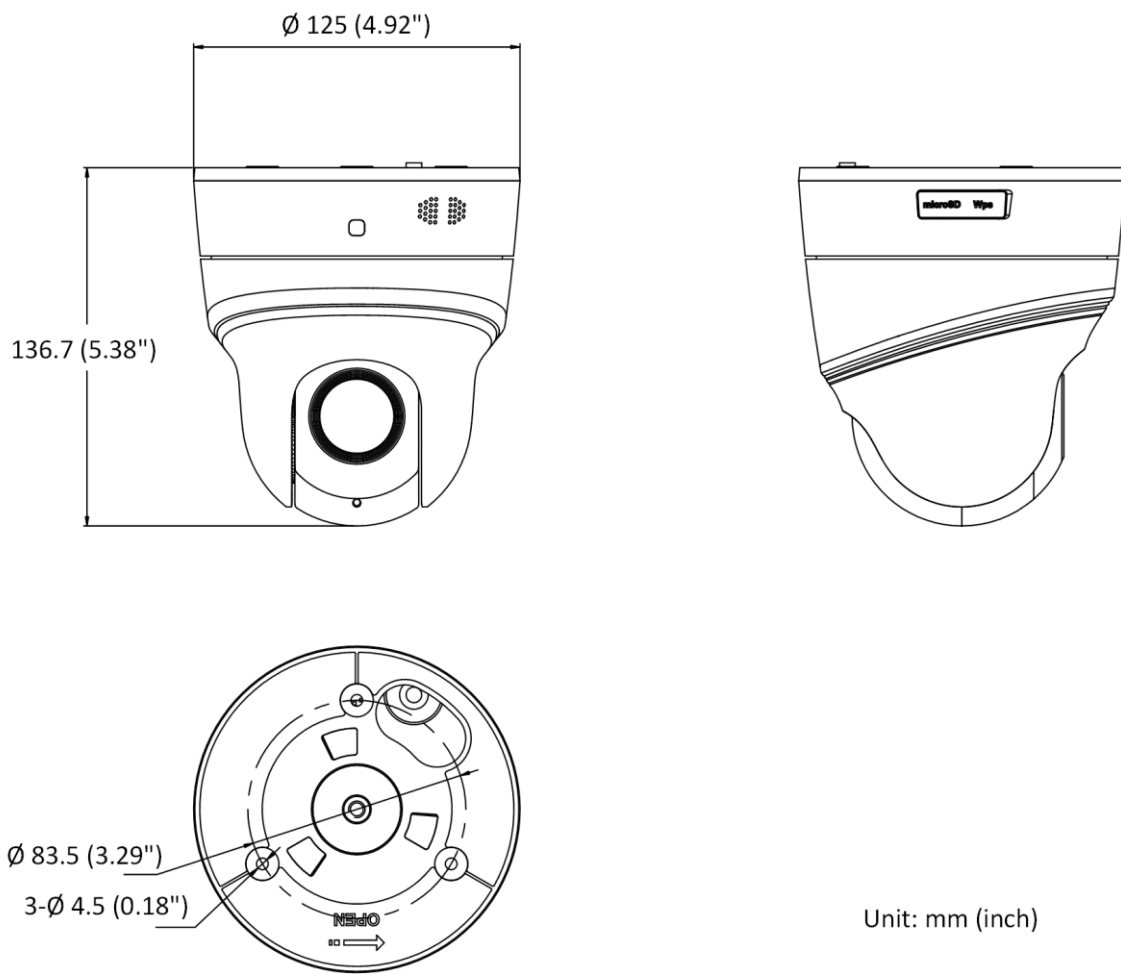

▪ Dimension

▪ Accessory

▪ Optional

DS-1294ZJ