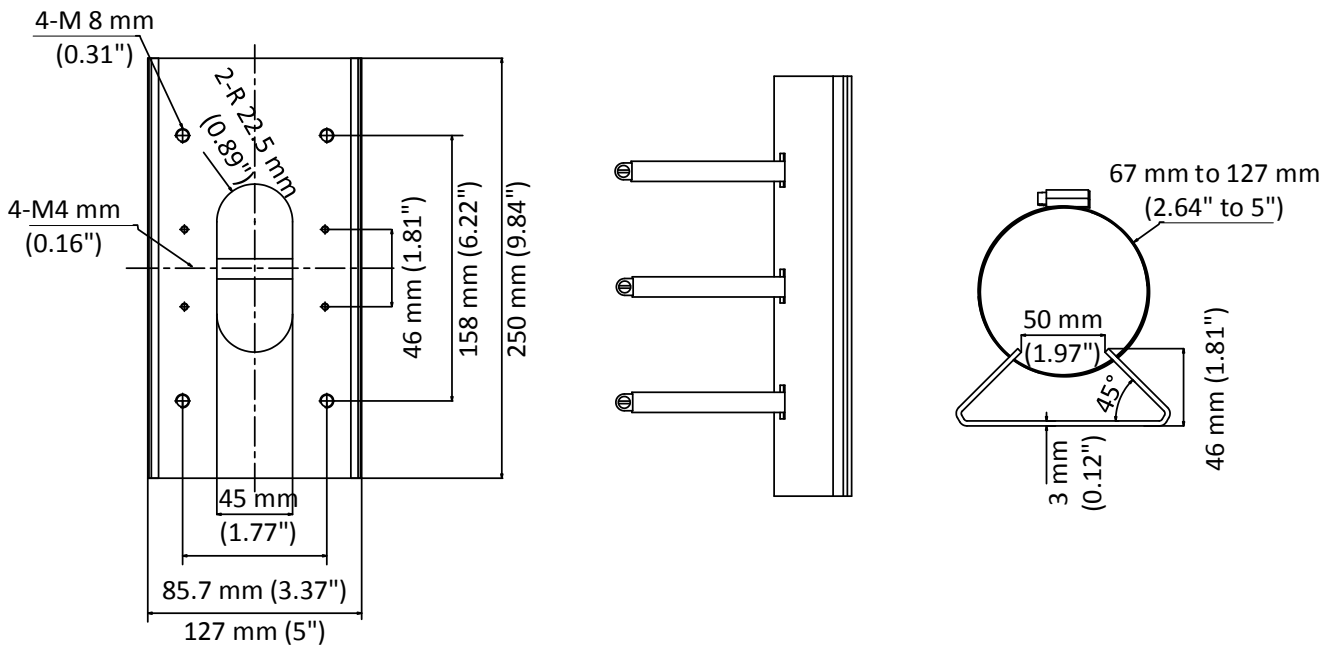

#### Feature

- Stainless steel with surface spray treatment
- Adjustable diameter from 67 mm to 127 mm

#### Dimension

#### Parameter

Model	DS-1475ZJ-SUS-Black
Parameters	Vertical Pole Mount
Appearance	Hikvision Black
Material	Stainless Steel
Dimension	250 mm × 127 mm × 46 mm (9.84" × 5" × 1.81")
Weight	Approx. 1205 g (2.66 lb.)

#### Note

- Waterproof rubber is necessary for the outdoor application.
- The pole should be capable of supporting at least 3 times as much as the total weight of the camera and the mount.
- The maximum load capacity of the mount is 10 kg (22.05 lb.).