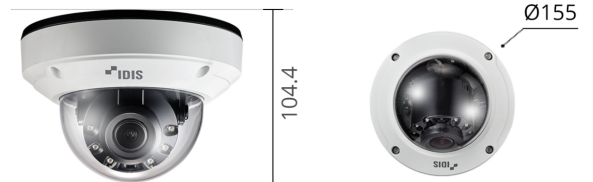

DIMENSIONS

(Unit - mm)