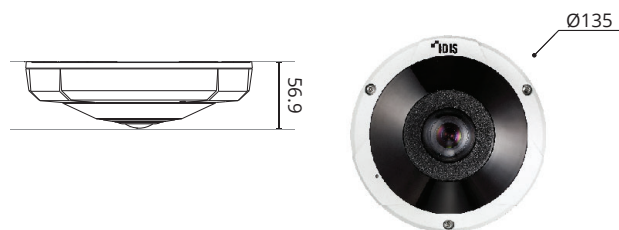

DIMENSIONS

(Unit - mm)